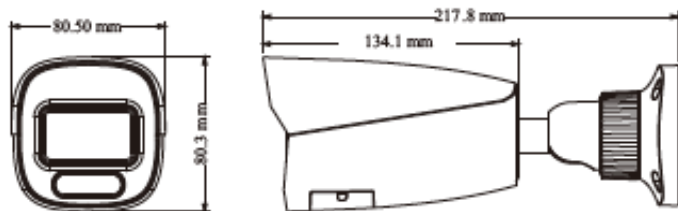

Features

- First Level Human and Vehicle Classification
- Supplemental Light Options: IR, White Light, White Light Trigger
- Supports Native Chrome/Edge Use
- True P2P Connectivity with QR Code Connect NAT 2.0
- 6 Megapixel Resolution
- Motorized Auto-Focus 2.8-12mm Lens
- H.265+, H.265, H.264+, H.264, MJPEG
- 20 FPS Recording and Live
- True WDR 120dB
- Micro SD Slot: Up to 256GB
- Audio Input: Built-in Mic
- IP67 Weatherproof
- 12VDC/PoE Operation
- ONVIF
- Free iOS & Android Apps for Smart Phones & Tablets
- Free Central Management Software (CMS) for PC/MAC
- NDAA Compliant