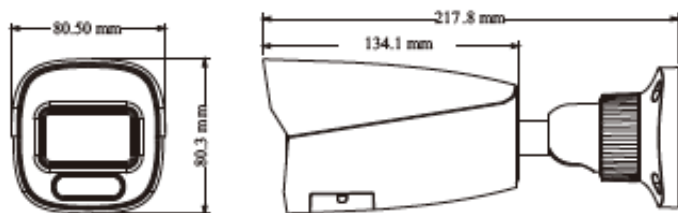

Camera	PAR-P6BIRA2812-LC3			
Image Sensor	1 / 2.5 "CMOS			
Image Size	3200x1800			
Electronic Shutter	1 / 4 s ~ 1 / 100000 s			
Iris Type	Fixed Iris			
Min. Illumination	0.008 lux @F1.6, AGC ON; 0 lux with illumination on			
Lens	2.8~12mm@F1.6, H.FoV: 108°~36°; V.FoV: 57°~20°; D.FoV: 129°~42°			
Focus	Motorized			
Lens Mount	Φ14			
Day&Night	ICR			
Wide Dynamic Range	120dB			
BLC	Yes			
HLC	Yes			
Digital NR	Yes			
S/N Ratio	≥50dB			
Angle Adjustment	Pan: 0°~360°; Tilt: 0°~90°; Rotation: 0°~360°			
Image				
Video Compression	Main stream: H.265+ / H.265 / H.264+ / H.264 Sub /Third stream: H.265+ / H.265 / H.264+ / H.264 / MJPEG			
H.265 Compression Standard	Main Profile@Leve4.1 High Tier			
Resolution	6MP (3200 × 1800), 4MP (2688 × 1520), 1080P (1920 × 1080), 720P (1280 × 720), D1, VGA (640× 480), 480× 240, CIF			
Main Stream	60Hz: 6MP(1~20fps) /4MP/1080P (1~30fps) 50Hz: 6MP(1~20fps) /4MP/1080P (1~25fps)			
Sub Stream	720P/D1/VGA/CIF (60Hz: 1~30fps; 50Hz: 1~25fps)			
Third Stream	D1/480× 240/CIF (60Hz: 1~30fps; 50Hz: 1~25fps)			
Bit Rate	64 Kbps ~8Mbps			
Bit Rate Type	VBR / CBR			
Image Settings	ROI, Saturation, Brightness, Hue, Contrast, Wide Dynamic, Sharpness, Image Mirror, Image Flip, NR, etc. adjustable through client software or web browser			
Audio Compression	G711A/U			
ROI	Each ROI to be configured separately			
Interfaces				
Network	RJ45			
Video Output	No			
Audio	1CH audio input; 1CH built-in MIC			
Storage	Built-in micro SD card slot, up to 256GB			
Reset	Yes			
Functions				
Remote Monitoring	IE browser/Paramont NVR / Paramont CMS / Paramont CMS APP			
Web Browser	Chrome 89.0+/Edge 89.0+/Firefox 87.0+/Safari 14.0+			
Online Connection	Support simultaneous monitoring for up to 6 users; Support multi-stream real time transmission			
Network Protocol	UDP, IPv4, IPv6, DHCP, NTP, RTSP, RTP, RTCP, RTMP, PPPoE, DDNS, SMTP, FTP, 802.1x, SNMP, UPnP, HTTP, HTTPS, HTTP POST, P2P, QoS			
Interface Protocol	ONVIF (Profile G/S/T/M)			
Storage	Network remote storage; micro SD card storage			
Smart Alarm	Motion detection, SMD, SD card error, SD card full, IP address conflict, network disconnection, video exception			
Smart Event	Line crossing/region intrusion (human/vehicle classification), abandoned/missing object detection			
General Function	Watermark, IP address filtering, video mask, heartbeat, ANR, cloud upgrade, smart supplement light, corridor pattern			
PoE	Yes (IEEE802.3af)			
Supplement Light Range	IR range: 164' ; white light range: 131'			
Ingress Protection	IP67			
Security	Video encryption, firmware encryption, configuration encryption, illegal login lock, IP address filtering, 802.1x authentication, basic and digest authentication for HTTP			
DORI Distance	Detect (ft)	Observe (ft)	Recognize (ft)	Identify (ft)
2.8~12mm(W)	218 (66m)	87 (27m)	44 (13m)	23 (7m)
2.8~12mm(T)	669 (204m)	269 (82m)	135 (41m)	66 (20m)
Others				
Power Supply	DC12V/PoE			
Power Consumption	<9.5W			
Storage Conditions	-22°F ~ 149°F (- 30 °C ~ 65°C), Humidity: less than 95 % (non-condensing)			
Operating Conditions	-22°F ~ 140°F (- 30 °C ~ 60 °C), Humidity: less than 95 % (non-condensing)			
Dimensions	8.6 x 3.2 x 3.2 in (217.8 × 80.5 × 80.3)			
Weight (net)	Approx. 1.5 lbs (0.68KG)			
Installation	Ceiling mounting; wall mounting			
Certificate	CE, FCC			
Environmental Protection	Complies with Directive EU RoHS, WEEE(2012/19/EU) , directive 94/62/EC and REACH(EC1907/2006)			