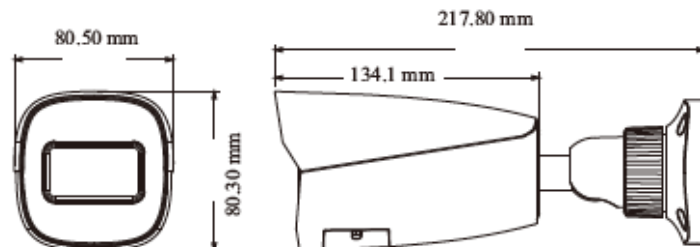

PAR-P6BIRA2812NH-AI

6 Megapixel IP Plug & Play, Outdoor Bullet 2.8-12mm Auto-Focus Motorized, Up to 164' IR Range, Audio Input: Built-in Mic, SD Card Slot, 12VDC/PoE

Features

- True AI Human and Vehicle Classification for Line Crossing and Intrusion Detection
- 6 Megapixel Resolution
- Motorized Auto-Focus 2.8-12mm Lens
- True P2P Connectivity with QR Code Connect
- True Day/Night with IR Range up to 164'
- H.265+, H.265, H.264+, H.264, MJPEG Compression
- 30 FPS Recording and Live
- True WDR 120dB
- Micro SD Slot for Local Storage, up to 256 GB
- Audio Input: Built-in Mic
- IP67 Weatherproof
- 12VDC/PoE Operation
- ONVIF
- Supports Native Chrome/EDGE Use
- Free iOS & Android Apps for Smart Phones & Tablet
- Free Central Management Software (CMS) to manage multiple units & sites from a single platform
- Free MAC client software to easily manage your system from your Apple computer

Model	PAR-P6BIRA2812NH-AI
Camera	
Image Sensor	1 / 2.5 "CMOS
Image Size	3296 × 1856
Electronic Shutter	1 / 4 s ~ 1 / 100000 s
Iris Type	DC Iris
Min. Illumination	0.008 lux@F1.6, AGC ON; 0 lux with IR
Lens	2.8~12mm@F1.6, H.FoV: 108°~36°; V.FoV: 57°~20°; D.FoV: 129°~42°
Focus	Motorized
Lens Mount	Φ14
Day & Night	ICR
Wide Dynamic Range	120dB
BLC	Yes
HLC	Yes
Defog	Yes
S/N Ratio	≥50dB
Digital NR	3D DNR
Angle Adjustment	Pan: 0°~360°; Tilt: 0°~90°; Rotation: 0°~360°
Image	
Video Compression	Main stream: H.265+ / H.265 / H.264+ / H.264 Sub stream: H.265+ / H.265 / H.264+ / H.264 / MJPEG Third stream: H.265+ / H.265 / H.264+ / H.264 / MJPEG

Ordering Information

PAR-P6BIRA2812NH-AI: 6 Megapixel Bullet, 2.8-12mm

InVid Tech, reserves the right to make changes to improve our products at any time without notice; we are not responsible for misprints.