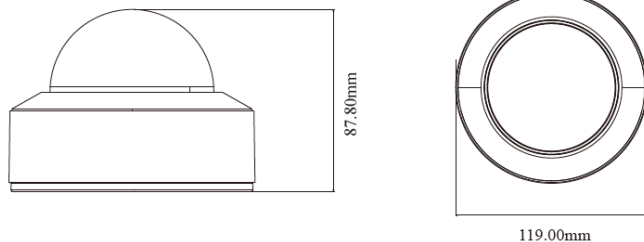

Camera	PAR-P6DRIR28-LC3			
Image Sensor	1 / 2.5 "CMOS			
Image Size	3200x1800			
Electronic Shutter	1 / 4s ~ 1 / 100000s			
Iris Type	Fixed Iris			
Min. Illumination	0.008 lux @F1.6, AGC ON; 0 lux with illumination on			
Lens	2.8mm@F1.6, Horizontal FoV: 104°;Vertical FoV:55°;Diagonal FoV:128°			
Focus	Fixed			
Lens Mount	M12			
Day&Night	ICR			
Wide Dynamic Range	120dB			
BLC	Yes			
HLC	Yes			
Digital NR	Yes			
S/N Ratio	≥50dB			
Angle Adjustment	Pan: 0°~355°; Tilt:0°~70°;Rotation: 0°~180°			
Image				
Video Compression	Main stream: H.265+ / H.265 / H.264+ / H.264 Sub /Third stream: H.265+ / H.265 / H.264+ / H.264 / MJPEG			
H.265 Compression Standard	Main Profile@Leve4.1 High Tier			
Resolution	6MP (3200 × 1800), 4MP (2688× 1520), 1080P (1920 × 1080), 720P (1280 × 720), D1, VGA (640× 480), 480× 240, CIF			
Main Stream	60Hz: 6MP(1~20fps) /4MP/1080P (1~30fps) 50Hz: 6MP(1~20fps) /4MP/1080P (1~25fps)			
Sub Stream	720P/D1/VGA/CIF (60Hz: 1~30fps; 50Hz: 1~25fps)			
Third Stream	D1/480× 240/CIF (60Hz: 1~30fps; 50Hz: 1~25fps)			
Bit Rate	64 Kbps ~8Mbps			
Bit Rate Type	VBR / CBR			
Image Settings	ROI, Saturation, Brightness, Hue, Contrast, Wide Dynamic, Sharpness, Image Mirror, Image Flip, NR, etc. adjustable through client software or web browser			
Audio Compression	G711A/U			
ROI	Each ROI to be configured separately			
Interfaces				
Network	RJ45			
Video Output	No			
Audio	1CH audio input; 1CH built-in MIC			
Storage	Built-in micro SD card slot, up to 256GB			
Reset	Yes			
Functions				
Remote Monitoring	IE browser/ NVR / Paramont CMS / Paramont CMS APP			
Web Browser	Chrome 89.0+ /Edge 89.0+ /Firefox 87.0+ /Safari 14.0+			
Online Connection	Support simultaneous monitoring for up to 6 users; Support multi-stream real time transmission			
Network Protocol	UDP, IPv4, IPv6, DHCP, NTP, RTSP, RTP, RTCP, RTMP, PPPoE, DDNS, SMTP, FTP, 802.1x, SNMP, UPnP, HTTP, HTTPS, HTTP POST, P2P, QoS			
Interface Protocol	ONVIF (Profile T)			
Storage	Network remote storage; micro SD card storage			
Smart Alarm	Motion detection, SMD, SD card error, SD card full, IP address conflict, network disconnection, video exception			
Smart Event	Line crossing/region intrusion (human/vehicle classification), abandoned/missing object detection			
General Function	Watermark, IP address filtering, video mask, heartbeat, ANR, cloud upgrade, smart supplement light, corridor pattern, disarming			
PoE	Yes (IEEE802.3af)			
Supplement Light Range	IR range: 98' white light range: 98'			
Ingress Protection	IP67 & IK10			
Security	Video encryption, firmware encryption, HTTPS encryption, configuration encryption, illegal login lock, IP address filtering, 802.1x authentication, basic and digest authentication for HTTP/RTSP			
DORI Distance				
Lens	Detect (ft)	Observe (ft)	Recognize (ft)	Identify (ft)
2.8mm	226 (69m)	92 (28m)	46 (14m)	23 (7m)
Others				
Power Supply	DC12V/PoE			
Power Consumption	≤6.5W			
Storage Conditions	-22°F~149°F (- 30 °C ~ 65°C), Humidity: less than 95 % (non-condensing)			
Operating Conditions	-22°F~140°F (- 30 °C ~ 60 °C), Humidity: less than 95 % (non-condensing)			
Dimensions	4.7 x 3.5 in (Ø 119 × 87.8mm)			
Weight (net)	Approx. 1.4lbs (0.64KG)			
Installation	Ceiling mounting; wall mounting			
Certificate	CE, FCC			
Environmental Protection	Complies with Directive EU RoHS, WEEE(2012/19/EU) , directive 94/62/EC and REACH(EC1907/2006)