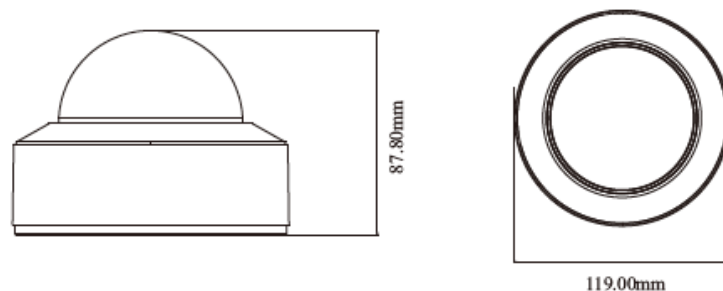

### PAR-P6DRIR28NH-AI

6 Megapixel IP Plug & Play, Outdoor Dome Fixed lens, Up to 98' IR Range, Audio Input: Built-in Mic, SD Card Slot, 12VDC/PoE

#### Features

- True AI Human and Vehicle Classification for Line Crossing and Intrusion Detection
- 6 Megapixel Resolution
- Fixed Lens
- True P2P Connectivity with QR Code Connect
- True Day/Night with IR Range up to 98'
- H.265+, H.265, H.264+, H.264
- 30 FPS Recording and Live
- True WDR 120dB
- Audio Input: Built-in Mic
- Micro SD Slot: Up to 256GB
- IP67 Weatherproof
- 12VDC/PoE Operation
- ONVIF
- Free iOS & Android Apps for Smart Phones & Tablet
- Free Central Management Software (CMS) to manage multiple units & sites from a single platform
- Free MAC client software to easily manage your system from your Apple computer

Model	PAR-P6DRIR28NH-AI
Camera	
Image Sensor	1 / 2.5 "CMOS
Image Size	3296 × 1856
Electronic Shutter	1 / 4 s ~ 1 / 100000 s
Iris Type	Fixed Iris
Min. Illumination	0.008 lux@F1.6, AGC ON; 0 lux with IR
Lens	2.8 mm@F1.6, horizontal FoV: 104°; vertical FoV: 54.5°; diagonal FoV:130°
Focus	Fixed
Lens Mount	M12
Day & Night	ICR
Wide Dynamic Range	120dB
BLC	Yes
HLC	Yes
Defog	Yes
S/N ratio	≥50dB
Digital NR	3D DNR
Angle Adjustment	Pan : 0°~355°, Tilt : 0°~70°, Rotation : 0°~180°
Image	
Video Compression	Main stream: H.265+ / H.265 / H.264+ / H.264 Sub stream: H.265+ / H.265 / H.264+ / H.264 / MJPEG Third stream: H.265+ / H.265 / H.264+ / H.264 / MJPEG

#### Ordering Information

**PAR-P6DRIR28NH-AI:** 6 Megapixel Dome, 2.8mm