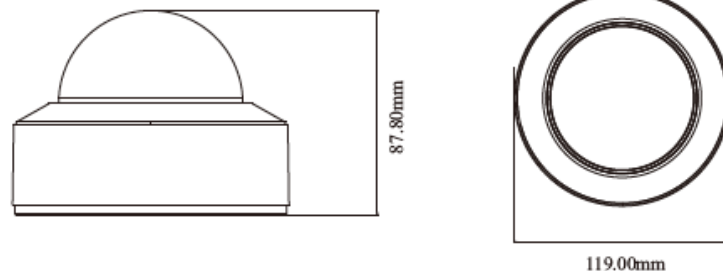

PAR-P6DRIR28NH-AI

6 Megapixel IP Plug & Play, Outdoor Dome Fixed lens, Up to 98' IR Range, Audio Input: Built-in Mic, SD Card Slot, 12VDC/PoE

Features

- True AI Human and Vehicle Classification for Line Crossing and Intrusion Detection
- 6 Megapixel Resolution
- Fixed Lens
- True P2P Connectivity with QR Code Connect NAT 2.0
- True Day/Night with IR Range up to 98'
- H.265+, H.265, H.264+, H.264
- 30 FPS Recording and Live
- True WDR 120dB
- Audio Input: Built-in Mic
- Micro SD Slot: Up to 256GB
- IP67 Weatherproof
- 12VDC/PoE Operation
- ONVIF
- Free iOS & Android Apps for Smart Phones & Tablets
- Free Central Management Software (CMS) for PC/MAC
- NDAA Compliant

Model	PAR-P6DRIR28NH-AI
Camera	
Image Sensor	1 / 2.5 "CMOS
Image Size	3296 × 1856
Electronic Shutter	1 / 4 s ~ 1 / 100000 s
Iris Type	Fixed Iris
Min. Illumination	0.008 lux@F1.6, AGC ON; 0 lux with IR
Lens	2.8 mm@F1.6, horizontal FoV: 104°; vertical FoV: 54.5°; diagonal FoV:130°
Focus	Fixed
Lens Mount	M12
Day & Night	ICR
Wide Dynamic Range	120dB
BLC	Yes
HLC	Yes
Defog	Yes
S/N ratio	≥50dB
Digital NR	3D DNR
Angle Adjustment	Pan : 0°~355°, Tilt : 0°~70°, Rotation : 0°~180°
Image	
Video Compression	Main stream: H.265+ / H.265 / H.264+ / H.264 Sub stream: H.265+ / H.265 / H.264+ / H.264 / MJPEG Third stream: H.265+ / H.265 / H.264+ / H.264 / MJPEG
H.264 Compression Standard	Baseline Profile/Main Profile/High Profile

Ordering Information

PAR-P6DRIR28NH-AI: 6 Megapixel Dome, 2.8mm