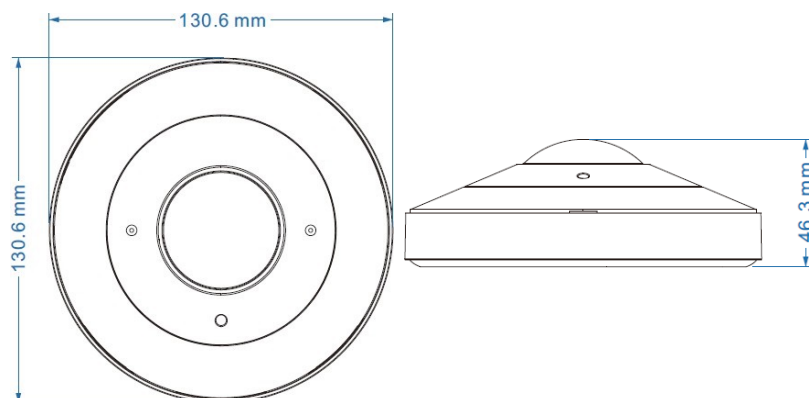

Ordering Information

PAR-P6PANNH2: 6 Megapixel Panoramic Camera