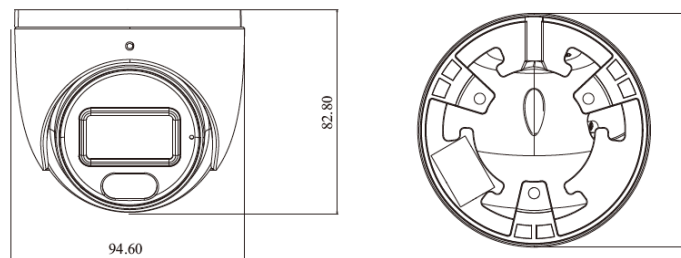

Camera	PAR-P6TXIR28-LC3
Image Sensor	1 / 2.5" CMOS
Image Size	3200x1800
Electronic Shutter	1 / 4s ~ 1 / 100000s
Iris Type	Fixed Iris
Min. Illumination	0.008 lux @F1.6, AGC ON; 0 lux with illumination on
Lens	2.8mm@F1.6, Horizontal FoV: 104°; Vertical FoV:55°; Diagonal FoV:128°
Focus	Fixed
Lens Mount	M12
Day&Night	ICR
Wide Dynamic Range	120dB
BLC	Yes
HLC	Yes
Digital NR	Yes
S/N Ratio	≥50dB
Angle Adjustment	Pan: 0°~360°; Tilt: 0°~75°; Rotation: 0°~360°
Image	
Video Compression	Main stream: H.265+ / H.265 / H.264+ / H.264 Sub /Third stream: H.265+ / H.265 / H.264+ / H.264 / MJPEG
H.265 Compression Standard	Main Profile@Leve4.1 High Tier
Resolution	6MP (3200 × 1800), 4MP (2688 × 1520), 1080P (1920 × 1080), 720P (1280 × 720), D1, VGA (640 × 480), 480 × 240, CIF
Main Stream	60Hz: 6MP(1~20fps) /4MP/1080P (1~30fps) 50Hz: 6MP(1~20fps) /4MP/1080P (1~25fps)

Ordering Information

PAR-P6TXIR28-LC3: 6 Megapixel Turret, 2.8mm

PAR-P6TXIR28B-LC3: 6 Megapixel Turret, 2.8mm, Black

InVid Tech, reserves the right to make changes to improve our products at any time without notice; we are not responsible for misprints.