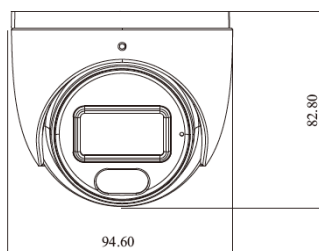

Camera	PAR-P6TXIR28-LC3			
Image Sensor	1 / 2.5 "CMOS			
Image Size	3200x1800			
Electronic Shutter	1 / 4s ~ 1 / 100000s			
Iris Type	Fixed Iris			
Min. Illumination	0.008 lux @F1.6, AGC ON; 0 lux with illumination on			
Lens	2.8mm@F1.6, Horizontal FoV: 104°; Vertical FoV: 55°; Diagonal FoV: 128° 3.6mm@ F1.6, Horizontal FoV: 78°; Vertical FoV: 38°; Diagonal FoV: 94°			
Focus	Fixed			
Lens Mount	M12			
Day&Night	ICR			
Wide Dynamic Range	120dB			
BLC	Yes			
HLC	Yes			
Digital NR	Yes			
S/N Ratio	≥50dB			
Angle Adjustment	Pan: 0°~360°; Tilt: 0°~75°; Rotation: 0°~360°			
Image				
Video Compression	Main stream: H.265+ / H.265 / H.264+ / H.264 Sub / Third stream: H.265+ / H.265 / H.264+ / H.264 / MJPEG			
H.265 Compression Standard	Main Profile@Leve4.1 High Tier			
Resolution	6MP (3200 × 1800), 4MP (2688× 1520), 1080P (1920 × 1080), 720P (1280 × 720), D1, VGA (640× 480), 480× 240, CIF			
Main Stream	60Hz: 6MP(1~20fps) /4MP/1080P (1~30fps) 50Hz: 6MP(1~20fps) /4MP/1080P (1~25fps)			
Sub Stream	720P/D1/VGA/CIF (60Hz: 1~30fps; 50Hz: 1~25fps)			
Third Stream	D1/480× 240/CIF (60Hz: 1~30fps; 50Hz: 1~25fps)			
Bit Rate	64 Kbps ~8Mbps			
Bit Rate Type	VBR / CBR			
Image Settings	ROI, Saturation, Brightness, Hue, Contrast, Wide Dynamic, Sharpness, Image Mirror, Image Flip, NR, etc. adjustable through client software or web browser			
Audio Compression	G711A/U			
ROI	Each ROI to be configured separately			
Interfaces				
Network	RJ45			
Video Output	No			
Audio	1CH audio input; 1CH built-in MIC			
Storage	Built-in micro SD card slot, up to 256GB			
Reset	Yes			
Functions				
Remote Monitoring	IE browser/ Paramont NVR / Paramont CMS AI / Paramont CMS APP			
Web Browser	Chrome 89.0+/Edge 89.0+/Firefox 87.0+/Safari 14.0+			
Online Connection	Support simultaneous monitoring for up to 6 users; Support multi-stream real time transmission			
Network Protocol	UDP, IPv4, IPv6, DHCP, NTP, RTSP, RTP, RTCP, RTMP, PPPoE, DDNS, SMTP, FTP, 802.1x, SNMP, UPnP, HTTP, HTTPS, HTTP POST, P2P, QoS			
Interface Protocol	ONVIF (Profile G/S/T/M)			
Storage	Network remote storage; micro SD card storage			
Smart Alarm	Motion detection, SMD, SD card error, SD card full, IP address conflict, network disconnection, video exception			
Smart Event	Line crossing/region intrusion (human/vehicle classification), abandoned/ missing object detection			
General Function	Watermark, IP address filtering, video mask, heartbeat, ANR, cloud upgrade, smart supplement light, corridor pattern			
PoE	Yes (IEEE802.3af)			
Supplement Light Range	IR range: 98'; white light range: 98'			
Ingress Protection	IP67			
Security	Video encryption, firmware encryption, HTTPS encryption, configuration encryption, illegal login lock, IP address filtering, 802.1x authentication, basic and digest authentication for HTTP/RTSP			
DORI Distance				
Lens	Detect (ft)	Observe (ft)	Recognize (ft)	Identify (ft)
	2.8mm (69m)	92 (28m)	46 (14m)	23 (7m)
Others				
Power Supply	DC12V/PoE			
Power Consumption	< 6.5W			
Storage Conditions	-22°F ~ 149°F (- 30 °C ~ 65°C), Humidity: less than 95 % (non-condensing)			
Operating Conditions	-22°F ~ 140°F (- 30 °C ~ 60 °C), Humidity: less than 95 % (non-condensing)			
Dimensions	3.7 x 3.3" (Φ 94.6 × 82.8mm)			
Weight (net)	Approx. .99lbs (0.45KG)			
Installation	Ceiling mounting; wall mounting			
Certificate	CE, FCC			
Environmental Protection	Complies with Directive EU RoHS, WEEE(2012/19/EU), directive 94/62/EC and REACH(EC1907/2006)			