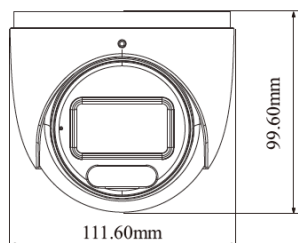

Camera	PAR-P6TXIRA2812-LC3			
Image Sensor	1 / 2.5 "CMOS			
Image Size	3200x1800			
Electronic Shutter	1 / 4 s ~ 1 / 100000 s			
Iris Type	Fixed Iris			
Min. Illumination	0.008 lux @F1.6, AGC ON; 0 lux with illumination on			
Lens	2.8~12mm@F1.6,			
Field of View	Horizontal: 108°~36°; Vertical: 57°~20°; Diagonal: 129°~42°			
Focus	Motorized			
Lens Mount	Φ14			
Day&Night	ICR			
Wide Dynamic Range	120dB			
BLC	Yes			
HLC	Yes			
Digital NR	Yes			
S/N Ratio	≥50dB			
Angle Adjustment	Pan: 0°~360°; Tilt: 0°~80°; Rotation: 0°~360°			
Image				
Video Compression	Main stream: H.265+ / H.265 / H.264+ / H.264 Sub/Third stream: H.265+ / H.265 / H.264+ / H.264 / MJPEG			
H.265 Compression Standard	Main Profile@Leve4.1 High Tier			
Resolution	6MP (3200 × 1800), 4MP (2688 × 1520), 1080P (1920 × 1080), 720P (1280 × 720), D1, VGA (640 × 480), 480 × 240, CIF			
Main Stream	60Hz: 6MP(1~20fps) /4MP/1080P (1~30fps) 50Hz: 6MP(1~20fps) /4MP/1080P (1~25fps)			
Sub Stream	720P/D1/VGA/CIF (60Hz: 1~30fps; 50Hz: 1~25fps)			
Third Stream	D1/480 × 240/CIF (60Hz: 1~30fps; 50Hz: 1~25fps)			
Bit Rate	64 Kbps ~8Mbps			
Bit Rate Type	VBR / CBR			
Image Settings	ROI, Saturation, Brightness, Hue, Contrast, Wide Dynamic, Sharpness, Image Mirror, Image Flip, NR, etc. adjustable through client software or web browser			
Audio Compression	G711A/U			
ROI	Each ROI to be configured separately			
Interfaces				
Network	RJ45			
Video Output	No			
Audio	1CH audio input; 1CH built-in MIC			
Storage	Built-in micro SD card slot, up to 256GB			
Reset	Yes			
Functions				
Remote Monitoring	Web browser/ Paramont NVR / Paramont CMS AI / Paramont CMS APP			
Web Browser	Chrome 89.0+/Edge 89.0+/Firefox 87.0+/Safari 14.0+			
Online Connection	Support simultaneous monitoring for up to 6 users; Support multi-stream real time transmission			
Network Protocol	UDP, IPv4, IPv6, DHCP, NTP, RTSP, RTP, RTCP, RTMP, PPPoE, DDNS, SMTP, FTP, 802.1x, SNMP, UPnP, HTTP, HTTPS, HTTP POST, P2P, QoS			
Interface Protocol	ONVIF (Profile G/S/T/M)			
Storage	Network remote storage; micro SD card storage			
Smart Alarm	Motion detection, SMD, SD card error, SD card full, IP address conflict, network disconnection, video exception			
Smart Event	Line crossing/region intrusion (human/vehicle classification), abandoned/missing object detection			
General Function	Watermark, IP address filtering, video mask, heartbeat, ANR, cloud upgrade, smart supplement light, corridor pattern			
PoE	Yes (IEEE802.3af)			
Supplement Light Range	IR range: '164'; white light range: '131'			
Ingress Protection	IP67			
Security	Video encryption, firmware encryption, HTTPS encryption, configuration encryption, illegal login lock, IP address filtering, 802.1x authentication, basic and digest authentication for HTTP/RTSP			
DORI Distance				
Lens	Detect (ft)	Observe (ft)	Recognize (ft)	Identify (ft)
2.8~12mm(W)	218 (66m)	87 (27m)	44 (13m)	23 (7m)
2.8~12mm(T)	669 (204m)	269 (82m)	135 (41m)	66 (20m)
Others				
Power Supply	DC12V/PoE			
Power Consumption	< 6.5W			
Storage Conditions	-22°F ~ 149°F (- 30 °C ~ 65°C), Humidity: less than 95 % (non-condensing)			
Operating Conditions	-22°F ~ 140°F (- 30 °C ~ 60 °C), Humidity: less than 95 % (non-condensing)			
Dimensions	4.4 × 3.9" (Φ 111.6 × 99.6)			
Weight (net)	Approx. 1.5 lbs (0.66KG)			
Installation	Ceiling mounting; wall mounting			
Certificate	CE, FCC			
Environmental Protection	Complies with Directive EU RoHS, WEEE(2012/19/EU), directive 94/62/EC and REACH(EC1907/2006)