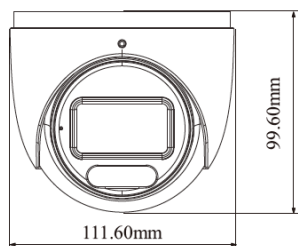

Camera	PAR-P6TXIRA2812-LC3			
Image Sensor	1 / 2.5 "CMOS			
Image Size	3200x1800			
Electronic Shutter	1 / 4 s ~ 1 / 100000 s			
Iris Type	Fixed Iris			
Min. Illumination	0.008 lux @F1.6, AGC ON; 0 lux with illumination on			
Lens	2.8~12mm@F1.6,			
Field of View	Horizontal: 108°~36°; Vertical: 57°~20°; Diagonal: 129°~42°			
Focus	Motorized			
Lens Mount	Φ14			
Day&Night	ICR			
Wide Dynamic Range	120dB			
BLC	Yes			
HLC	Yes			
Digital NR	Yes			
S/N Ratio	≥50dB			
Angle Adjustment	Pan: 0°~360°; Tilt: 0°~80°; Rotation: 0°~360°			
Image				
Video Compression	Main stream: H.265+ / H.265 / H.264+ / H.264 Sub/Third stream: H.265+ / H.265 / H.264+ / H.264 / MJPEG			
H.265 Compression Standard	Main Profile@Leve4.1 High Tier			
Resolution	6MP (3200 × 1800), 4MP (2688 × 1520), 1080P (1920 × 1080), 720P (1280 × 720), D1, VGA (640 × 480), 480 × 240, CIF			
Main Stream	60Hz: 6MP(1~20fps) /4MP/1080P (1~30fps) 50Hz: 6MP(1~20fps) /4MP/1080P (1~25fps)			
Sub Stream	720P/D1/VGA/CIF (60Hz: 1~30fps; 50Hz: 1~25fps)			
Third Stream	D1/480 × 240/CIF (60Hz: 1~30fps; 50Hz: 1~25fps)			
Bit Rate	64 Kbps ~8Mbps			
Bit Rate Type	VBR / CBR			
Image Settings	ROI, Saturation, Brightness, Hue, Contrast, Wide Dynamic, Sharpness, Image Mirror, Image Flip, NR, etc. adjustable through client software or web browser			
Audio Compression	G711A/U			
ROI	Each ROI to be configured separately			
Interfaces				
Network	RJ45			
Video Output	No			
Audio	1CH audio input; 1CH built-in MIC			
Storage	Built-in micro SD card slot, up to 256GB			
Reset	Yes			
Functions				
Remote Monitoring	Web browser/ Paramont NVR / Paramont CMS AI / Paramont CMS APP			
Web Browser	Chrome 89.0+/Edge 89.0+/Firefox 87.0+/Safari 14.0+			
Online Connection	Support simultaneous monitoring for up to 6 users; Support multi-stream real time transmission			
Network Protocol	UDP, IPv4, IPv6, DHCP, NTP, RTSP, RTP, RTCP, RTMP, PPPoE, DDNS, SMTP, FTP, 802.1x, SNMP, UPnP, HTTP, HTTPS, HTTP POST, P2P, QoS			
Interface Protocol	ONVIF (Profile G/S/T/M)			
Storage	Network remote storage; micro SD card storage			
Smart Alarm	Motion detection, SMD, SD card error, SD card full, IP address conflict, network disconnection, video exception			
Smart Event	Line crossing/region intrusion (human/vehicle classification), abandoned/missing object detection			
General Function	Watermark, IP address filtering, video mask, heartbeat, ANR, cloud upgrade, smart supplement light, corridor pattern			
PoE	Yes (IEEE802.3af)			
Supplement Light Range	IR range: 164'; white light range: 131'			
Ingress Protection	IP67			
Security	Video encryption, firmware encryption, HTTPS encryption, configuration encryption, illegal login lock, IP address filtering, 802.1x authentication, basic and digest authentication for HTTP/RTSP			
DORI Distance				
Lens	Detect (ft)	Observe (ft)	Recognize (ft)	Identify (ft)
2.8~12mm(W)	218 (66m)	87 (27m)	44 (13m)	23 (7m)
2.8~12mm(T)	669 (204m)	269 (82m)	135 (41m)	66 (20m)
Others				
Power Supply	DC12V/PoE			
Power Consumption	< 6.5W			
Storage Conditions	-22°F ~ 149°F (- 30 °C ~ 65°C), Humidity: less than 95 % (non-condensing)			
Operating Conditions	-22°F ~ 140°F (- 30 °C ~ 60 °C), Humidity: less than 95 % (non-condensing)			
Dimensions	4.4 × 3.9" (Φ 111.6 × 99.6)			
Weight (net)	Approx. 1.5 lbs (0.66KG)			
Installation	Ceiling mounting; wall mounting			
Certificate	CE, FCC			
Environmental Protection	Complies with Directive EU RoHS, WEEE(2012/19/EU), directive 94/62/EC and REACH(EC1907/2006)