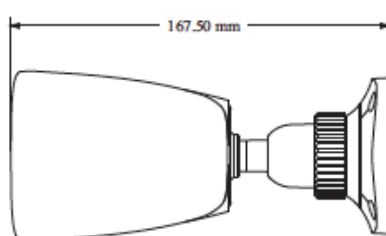

Camera	PAR-P8BIR28-LC2			
Image Sensor	1 / 2.8" CMOS			
Image Size	3840x2160			
Electronic Shutter	1 s ~ 1 / 100000 s			
Iris Type	Fixed Iris			
Min. Illumination	0.02 lux @ F1.6, AGC ON; 0 lux with IR			
Lens	2.8 mm @F1.6, Horizontal FoV:101°; Vertical FoV:53°; Diagonal FoV:120°			
Focus	Fixed			
Lens Mount	M12			
Day&Night	ICR			
Wide Dynamic Range	120dB			
BLC	Yes			
HLC	Yes			
Defog	Yes			
Digital NR	3D DNR			
Angle Adjustment	Pan: 0°~360°; Tilt:0°~80°; Rotation: 0°~360°			
DORI Distance				
Lens	Detect (ft)	Observe (ft)	Recognize (ft)	Identify (ft)
2.8mm	284.3 (86.7m)	113.7 (34.7m)	56.9 (17.33m)	28.4 (8.7m)
Image				
Video Compression	H.265+ / H.265 / H.264+ / H.264 / MJPEG			
H.264 Compression Standard	Baseline Profile/Main Profile/High Profile			
Resolution	8MP (3840 × 2160), 6MP(3072 × 2048), 5MP(2592 × 1944), 4MP (2560 × 1520), 2K(2560 × 1440), 3MP(2304 × 1296), 1080P (1920 × 1080), 720P (1280 × 720), D1, CIF, 480 × 240			
Main Stream	60Hz : 8MP(1~20fps)/6MP/5MP/4MP/2K/3MP/1080P/720P(1~30fps) 50Hz : 8MP(1~20fps)/6MP/5MP/4MP/2K/3MP/1080P/720P(1~25fps)			
Sub Stream	60Hz: 720P(1~12fps)/D1/480 × 240 (1~30fps) 50Hz: 720P/D1/480 × 240 (1~25fps)			
Third Stream	60Hz: D1/CIF 480 240 (1~30fps) 50Hz: D1/CIF/480 × 240 (1~25fps)			
Bit Rate	64 Kbps ~ 12 Mbps			
Bit Rate Type	VBR / CBR			
Audio Compression	G711A / U			
Image Settings	ROI, Saturation, Brightness, Hue, Contrast, Wide Dynamic, image mirror, image flip, Sharpness, NR, etc. adjustable through client software or web browser			
ROI	Each ROI to be configured separately			
Interfaces				
Network	RJ45			
Video Output	No			
Audio	1CH audio input			
Storage	Built-in micro SD card slot; up to 256GB			
Reset	Yes			
Functions				
Remote Monitoring	IE browser/ NVR / Paramont CMS / Paramont CMS APP			
Online Connection	Support simultaneous monitoring for up to 10 users; Support multi-stream real time transmission			
Network Protocol	UDP, IPv4, IPv6, DHCP, NTP, RTSP, RTP, RTCP, PPPoE, DDNS, SMTP, FTP, SNMP,HTTP, 802.1x, UPnP, HTTPS, QoS			
Interface Protocol	ONVIF Profile T			
Storage	Network remote storage; micro SD card storage			
Smart Alarm	Motion detection; SD card error; SD card full			
Intelligent Analytics	Scene change, video blur detection, video color cast detection, line crossing detection, intrusion detection			
General Function	Watermark, IP address filtering, video mask, heartbeat, password protection, corridor pattern, etc.			
PoE	Yes (IEEE802.3af)			
IR Distance	up to 98'			
Ingress Protection	IP 67			
Others				
Power Supply	DC12V/PoE			
Power Consumption	< 7W			
Storage Conditions	-22°F~149°F (-30 °C ~ 65°C), Humidity: less than 95 % (non-condensing)			
Operating Environment	-22°F~140°F (-30 °C ~ 60 °C), Humidity: less than 95 % (non-condensing)			
Dimensions	6.6 x 2.9 x 2.9 in (167.5 × 74.5 × 74.5mm)			
Weight (net)	Approx. .97 lb (0.44KG)			
Installation	Ceiling mounting; Wall mounting			
Certificate	CE, FCC, ETL: 5025761			
Environmental Protection	Complies with Directive EU RoHS, WEEE(2012/19/EU), directive 94/62/EC and REACH(EC/1907/2006)			