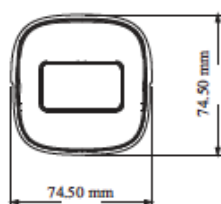

Ordering Information

PAR-P8BIR28-LC2: 8 Megapixel Bullet, 2.8mm