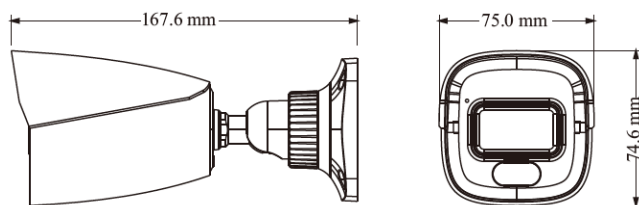

Camera	PAR-P8BIR28-LC3			
Image Sensor	1 / 2.8 "CMOS			
Image Size	3840x2160			
Electronic Shutter	1 / 3s ~ 1 / 100000s			
Iris Type	Fixed Iris			
Min. Illumination	0.02 lux @F1.6, AGC ON; 0 lux with illumination on			
Lens	2.8mm@F1.6, Horizontal FoV: 106°; Vertical FoV: 57°; Diagonal FoV: 124°			
Focus	Fixed			
Lens Mount	M12			
Day&Night	ICR			
Wide Dynamic Range	120dB			
BLC	Yes			
HLC	Yes			
Digital NR	Yes			
Defog	Yes			
S/N Ratio	≥50dB			
Angle Adjustment	Pan: 0°~360°; Tilt: 0°~80°; Rotation: 0°~360°			
Image				
Video Compression	Main stream: H.265+ / H.265 / H.264+ / H.264 Sub /Third stream: H.265+ / H.265 / H.264+ / H.264 / MJPEG			
H.265 Compression Standard	Main Profile@Leve4.1 High Tier			
Resolution	8MP(3840x2160), 6MP(3200x1800), 4MP(2688x1520), 2K(2560x1440), 1080P(1920x1080), 720P(1280x720), D1, VGA(640x480), 640x360, 480x240, CIF			
Main Stream	60Hz: 8MP(1~20fps) / 6MP/4MP/2K/1080P(1~30fps) 50Hz: 8MP(1~20fps) / 6MP/4MP/2K/1080P(1~25fps)			
Sub Stream	720P/D1/VGA/640x360/CIF/480x240 (60Hz: 1~30fps; 50Hz: 1~25fps)			
Third Stream	720P/D1/640x360/CIF (60Hz: 1~30fps; 50Hz: 1~25fps)			
Bit Rate	64 Kbps ~12Mbps			
Bit Rate Type	VBR / CBR			
Image Settings	ROI, Saturation, Brightness, Hue, Contrast, Wide Dynamic, Sharpness, Image Mirror, Image Flip, NR, etc. adjustable through client software or web browser			
Audio Compression	G711A/U			
ROI	8ROI, Each ROI to be configured separately			
Interfaces				
Network	RJ45			
Video Output	No			
Audio	1CH audio input; 1CH built-in MIC			
Storage	Built-in micro SD card slot, up to 256GB			
Reset	Yes			
Functions				
Remote Monitoring	Web browser/ Paramont NVR / Paramont CMS AI / Paramont CMS APP			
Web Browser	Chrome 89.0+/Edge 89.0+/Firefox 87.0+/Safari 14.0+			
Online Connection	Support simultaneous monitoring for up to 10 users; Support multi-stream real time transmission			
Network Protocol	UDP, IPv4, IPv6, DHCP, NTP, RTSP, RTP, RTCP, RTMP, PPPoE, DDNS, SMTP, FTP, 802.1x, SNMP, UPnP, HTTP, HTTPS, HTTP POST, P2P, QoS			
Interface Protocol	ONVIF (Profile T)			
Storage	Network remote storage; micro SD card storage Up to 256GB			
Smart Alarm	Motion detection, SMD, SD card full, SD card error, IP address conflict, cable disconnection, video exception (scene change, video blur and abnormal color detection)			
Smart Event	Line crossing /region intrusion detection(human/motor vehicle/non-motor vehicle classification), abandoned/missing object detection			
General Function	Watermark, IP address filtering, video mask, heartbeat, smart supplement light, corridor pattern, image distortion correction, ANR, cloud upgrade			
PoE	Yes (IEEE802.3af)			
Supplement Light Range	IR range: 98'; white light range: 98'			
Ingress Protection	IP67			
Security	Video encryption, firmware encryption, configuration encryption, illegal login lock, IP address filtering, 802.1x authentication, basic and digest authentication for HTTP /RTSP			
DORI Distance				
Lens	Detect (ft)	Observe (ft)	Recognize (ft)	Identify (ft)
2.8mm	259 (79m)	105 (32m)	52 (16m)	27 (8m)
Others				
Power Supply	DC12V/PoE			
Power Consumption	< 7W			
Storage Conditions	-22°F ~ 149°F (- 30 °C ~ 65°C), Humidity: less than 95 % (non-condensing)			
Operating Conditions	-22°F ~ 140°F (- 30 °C ~ 60 °C), Humidity: less than 95 % (non-condensing)			
Dimensions	6.6 x 3 x 2.9" (167.6 x 75 x 74.6mm)			
Weight (net)	Approx. .93 lbs (0.42KG)			
Installation	Ceiling mounting; wall mounting			
Certificate	CE, FCC			
Environmental Protection	Complies with Directive EU RoHS, WEEE(2012/19/EU) , directive 94/62/EC and REACH(EC1907/2006)