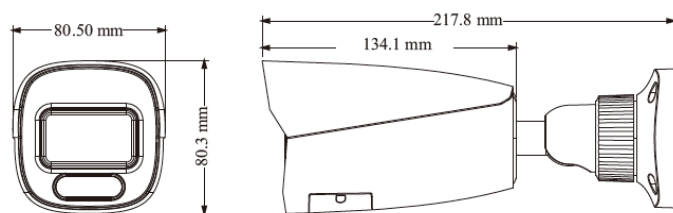

Camera	PAR-P8BIRA2812-LC3			
Image Sensor	1 / 2.8 "CMOS			
Image Size	3840x2160			
Electronic Shutter	1 / 3s ~ 1 / 100000s			
Iris Type	DC Iris			
Min. Illumination	0.02 lux @F1.6, AGC ON; 0 lux with illumination on			
Lens	2.8~12mm@F1.6, H.FoV: 97.3°~34°; V.Fov: 52.3°~17.7°; D.FoV: 116°~37°			
Focus	Motorized			
Lens Mount	Φ14			
Day&Night	ICR			
Wide Dynamic Range	120dB			
BLC	Yes			
HLC	Yes			
Digital NR	Yes			
Defog	Yes			
S/N Ratio	≥50dB			
Angle Adjustment	Pan: 0°~360°; Tilt:0°~90°;Rotation: 0°~360°			
Image				
Video Compression	Main stream: H.265+ / H.265 / H.264+ / H.264 Sub /Third stream: H.265+ / H.265 / H.264+ / H.264 / MJPEG			
H.265 Compression Standard	Main Profile@Leve4.1 High Tier			
Resolution	8MP(3840x2160),6MP(3200x1800), 4MP(2688x1520), 2K(2560x1440), 1080P (1920x1080), 720P (1280x720), D1, VGA (640x480), 640x 360, 480x 240, CIF			
Main Stream	60Hz: 8MP(1~20fps) /6MP/4MP/2K/1080P (1~30fps) 50Hz: 8MP(1~20fps) /6MP/4MP/2K/1080P (1~25fps)			
Sub Stream	720P/D1/VGA/640x360/CIF/480x 240 (60Hz: 1~30fps; 50Hz: 1~25fps)			
Third Stream	720P/D1/640x360/CIF (60Hz: 1~30fps; 50Hz: 1~25fps)			
Bit Rate	64 Kbps ~12Mbps			
Bit Rate Type	VBR / CBR			
Image Settings	ROI, Saturation, Brightness, Hue, Contrast, Wide Dynamic, Sharpness, Image Mirror, Image Flip, NR, etc. adjustable through client software or web browser			
Audio Compression	G711A/U			
ROI	Each ROI to be configured separately			
Interfaces				
Network	RJ45			
Video Output	No			
Audio	1CH audio input; 1CH built-in MIC			
Storage	Built-in micro SD card slot, up to 256GB			
Reset	Yes			
Functions				
Remote Monitoring	Web browser/ Paramont NVR / Paramont CMS AI / Paramont CMS APP			
Web Browser	Chrome 89.0+/Edge 89.0+/Firefox 87.0+/Safari 14.0+			
Online Connection	Support simultaneous monitoring for up to 10 users; Support multi-stream real time transmission			
Network Protocol	UDP, IPv4, IPv6, DHCP, NTP, RTSP, RTP, RTCP, RTMP, PPPoE, DDNS, SMTP, FTP, 802.1x, SNMP, UPnP, HTTP, HTTPS, HTTP POST, P2P, QoS			
Interface Protocol	ONVIF (Profile T)			
Storage	Network remote storage; micro SD card storage Up to 256GB			
Smart Alarm	Motion detection, SMD, SD card full, SD card error, IP address conflict, cable disconnection, video exception (scene change, video blur and abnormal color detection)			
Smart Event	Line crossing /region intrusion detection(human/motor vehicle/non-motor vehicle classification), abandoned/missing object detection			
General Function	Watermark, IP address filtering, video mask, heartbeat, smart supplement light, corridor pattern, image distortion correction, ANR, cloud upgrade			
PoE	Yes (IEEE802.3af)			
Supplement Light Range	IR range: 164'; white light range: 131'			
Ingress Protection	IP67			
Security	Video encryption, firmware encryption, configuration encryption, illegal login lock, IP address filtering, 802.1x authentication, basic and digest authentication for HTTP /RTSP			
DORI Distance				
Lens	Detect (ft)	Observe (ft)	Recognize (ft)	Identify (ft)
2.8~12mm(W)	288 (88m)	114 (35m)	56 (17m)	27 (8m)
2.8~12mm(T)	908 (277m)	364 (111m)	180 (55m)	91 (28m)
Others				
Power Supply	DC12V/PoE			
Power Consumption	< 12W			
Storage Conditions	-22°F ~ 149°F (- 30 °C ~ 65°C), Humidity: less than 95 % (non-condensing)			
Operating Conditions	-22°F ~ 140°F (- 30 °C ~ 60 °C), Humidity: less than 95 % (non-condensing)			
Dimensions	8.6 x 3.2 x 3.2 " (217.8 x 80.5 x 80.3mm)			
Weight (net)	Approx. 1.5 lbs (0.68KG)			
Installation	Ceiling mounting; wall mounting			
Certificate	CE, FCC			
Environmental Protection	Complies with Directive EU RoHS, WEEE(2012/19/EU) , directive 94/62/EC and REACH(EC1907/2006)			