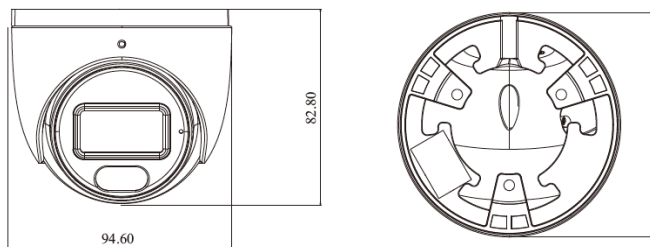

#### Features

- First Level Human and Vehicle Classification
- Supplemental Light Options: IR, White Light, White Light Trigger
- Supports Native Chrome/Edge Use
- True P2P Connectivity with QR Code Connect
- 8 Megapixel Resolution
- Fixed Lens
- H.265+, H.265, H.264+, H.264, MJPEG
- 20 FPS Recording and Live
- True WDR 120dB
- Micro SD Slot: Up to 256GB
- Audio Input: Built-in Mic
- IP67 Weatherproof
- 12VDC/PoE Operation
- ONVIF
- Free iOS & Android Apps for Smart Phones & Tablets
- Free Central Management Software (CMS) for PC/MAC
- NDAA Compliant

#### Ordering Information

**PAR-P8TXIR28-LC3:** 8 Megapixel Turret, 2.8mm