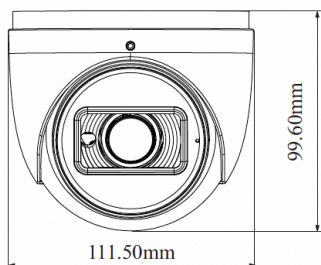

Ordering Information

PAR-P8TXIRA2812-LC2: 8 Megapixel Turret, 2.8-12mm Motorized A/F