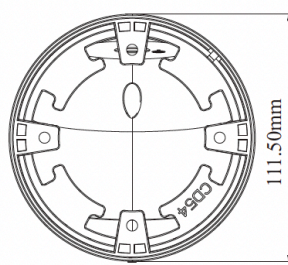

### Features

- 8 Megapixel Resolution
- Motorized Auto-Focus Lens
- True Day/Night with IR Range up to 164'
- H.265+, H.265, H.264+, H.264
- 20 FPS Recording and Live
- True WDR 120dB
- Micro SD Slot: Up to 256GB
- Audio Input: Built-in Mic
- IP67 Weatherproof
- 12VDC/PoE Operation
- ONVIF
- Supports Corridor Mode
- Supports Native Chrome/EDGE Use
- Free iOS & Android Apps for Smart Phones & Tablets
- Free Central Management Software (CMS)
- Free MAC Client
- NDAA Compliant

### Ordering Information

**PAR-P8TXIRA2812-LC2:** 8 Megapixel Turret, 2.8-12mm Motorized A/F