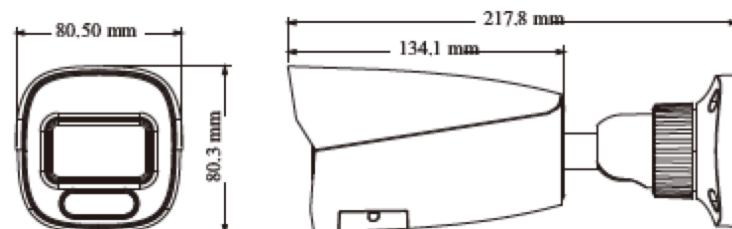

PAR-P8BIR28NH-AIWL

8 Megapixel IP Plug & Play, Outdoor Bullet, 2.8mm Fixed Lens, IR Range up to 131', White Light up to 98', WDR, Red/Blue Flashing Deterrent Light and/or Siren, Built-in Mic/Speaker, SD Card Slot, 12VDC/PoE

Features

- True AI Human and Vehicle Classification for Line Crossing and Intrusion Detection
- Red/Blue Flashing Deterrent Light and/or Siren: Ai Triggered
- White Light for Color at Night: Ai Triggered
- 8 Megapixel Resolution
- Fixed Lens
- True Day/Night with IR Range up to 131'
- White Light up to 98'
- H.265+, H.265, H.264+, H.264 MJPEG Compression
- 30 FPS Recording and Live
- True WDR 120dB
- Micro SD Slot: Up to 256GB
- Audio Input: Built-in Mic
- Audio Output: Built-in Speaker
- IP66 Weatherproof
- 12VDC/PoE Operation
- ONVIF
- Free iOS & Android Apps for Smart Phones & Tablets
- Free Central Management Software (CMS)
- Free MAC Client
- NDAA Compliant

Model	PAR-P8BIR28NH-AIWL
Camera	
Image Sensor	1 / 1.8" CMOS
Image Size	3840 x 2160
Electronic Shutter	1 / 2s ~ 1 / 100000 s
Iris Type	Fixed Iris
Min. Illumination	0.008lux@F1.6, AGC ON, 0 lux with IR, 0 lux with LED
Lens	2.8 mm@F1.6, H.FoV:109°; V.FoV:57°; D.FoV:132°;
Focus	Fixed
Lens Mount	M12
Wide Dynamic Range	120dB
BLC	Yes
HLC	Yes
Defog	Yes
Digital NR	2D/3D DNR
S/N Ratio	≥50dB
Angle Adjustment	Pan: 0° ~ 360°; Tilt: 0° ~ 90°; Rotation: 0° ~ 360°

Ordering Information

PAR-P8BIR28NH-AIWL: 8 Megapixel Bullet, 2.8mm