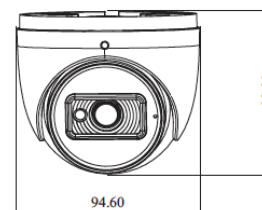

Resolution	8MP (3840 x 2160), 6MP(3072 x 2048), 5MP(2592 x 1944), 4MP(2592 x 1520), 2K (2560 x 1440), 3MP (2304 x 1296), 1080P (1920 x 1080), 720P (1280 x 720), D1, CIF, 480 x 240
Main Stream	60Hz : 8MP/6MP/5MP/4MP/2K/3MP/1080P/720P(1~30fps) 50Hz : 8MP/6MP/5MP/4MP/2K/3MP/1080P/720P(1~25fps) HFR Mode: 1080P/720P(60Hz: 1~60fps; 50Hz: 1~50fps)
Sub Stream	720P/D1/CIF/480 x 240 (60Hz: 1~30fps; 50Hz: 1~25fps)
Third Stream	D1/CIF/480 x 240 (60Hz: 1~30fps; 50Hz: 1~25fps)
Bit Rate	64 Kbps ~ 12 Mbps
Bit Rate Type	VBR / CBR
Audio Compression	G711A / U
Image Settings	ROI, Saturation, Brightness, Hue, Contrast, Wide Dynamic, Sharpness, NR, etc. adjustable through client software or web browser
ROI	Each ROI to be configured separately
Intelligent Analytics (Smart Events)	
Perimeter Protection	Line crossing, intrusion (human/motor vehicle/non-motor vehicle classification)
Target Counting	Line crossing human/motor vehicle/non-motor vehicle counting
Exception Detection	Scene change, video blur and video color cast detection
Face Detection	Face detection and face capture
Interfaces	
Network	RJ45
Video Output	No
Audio	1CH audio input ; 1CH built-in MIC
Storage	Built-in micro SD card slot; up to 256GB
Reset	Yes
Functions	
Remote Monitoring	Web browsing, CMS remote control
Online Connection	Support simultaneous monitoring for up to 10 users; Support multi-stream real time transmission
Network Protocol	UDP, IPv4, IPv6, DHCP, NTP, RTSP, RTP, RTCP, PPPoE, DDNS, SMTP, FTP, SNMP, HTTP, 802.1x, UPnP, HTTPs, QoS
Interface Protocol	ONVIF Profile T
Storage	Network remote storage; micro SD card storage
Smart Alarm	Motion detection; SD card error; SD card full
General Function	Watermark, IP address filtering, video mask, heartbeat, illegal login lock, etc.
PoE	Yes , IEEE802.3af
IR Distance	98 ft (20~30 m)
Ingress Protection	IP67
Others	
Power Supply	DC12V/PoE
Power Consumption	< 9W
Operating Environment	-22°F ~ 140°F (- 30 °C ~ 60 °C) Humidity: less than 95 % (non-condensing)
Dimensions	3.7 x 3.3 in (94.6 x 82.8 mm)
Weight (net)	Approx. 1lb (46KG)
Installation	Ceiling mounting; Wall mounting
Certificate	CE, FCC, ETL: 5025761
Environmental Protection	Complies with Directive EU RoHS, WEEE(2012/19/EU) , directive 94/62/EC and REACH(EC1907/2006)