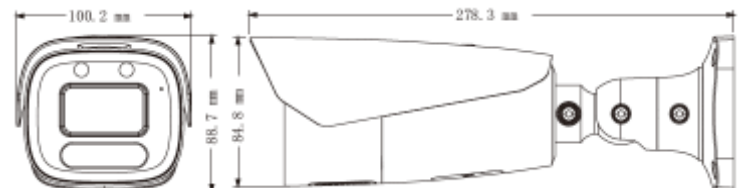

Ordering Information

PAR-P8BIRA2812BNH-AIWLJTJB: 8 Megapixel Bullet, 2.8-12mm Lens

InVid Tech, reserves the right to make changes to improve our products at any time without notice; we are not responsible for misprints.