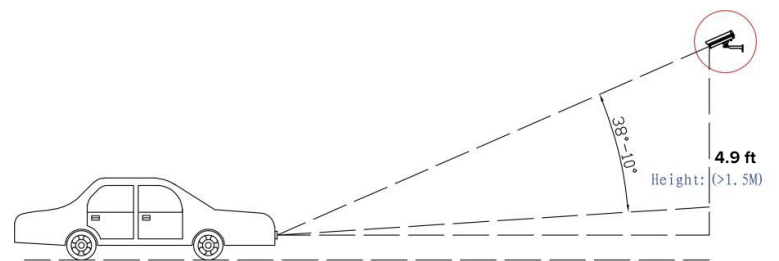

PAR-C2LPR622D

2 Megapixel License Plate Recognition Outdoor Bullet Camera, 6-22mm Motorized Auto-Focus, Up to 49' IR Range, 12VDC/24VAC

Features

- 2 Megapixel Resolution
- All-in-One Technology (TVI/AHD/CVI/Analog 960h)
- Motorized Auto-Focus 6-22mm Lens
- License Plate Recognition
- IR Range up to 49'
- IP66 Weather Resistant
- 12VDC/24VAC Operation
- Free iOS & Android Apps for Smart Phones & Tablets
- Free Central Management Software (CMS)
- Free MAC Client
- NDAA Compliant

Model	PAR-C2LPR622
Type	Color/Monochrome
Signal System	NTSC/PAL
Pick Up Device	1/2.9" 2.2 Mega Pixels CMOS
Picture Elements	1920(H)X1080(V)
Min Illumination	0Lux (42 Pieces IR LED ON)
S/N Ratio	≥52dB
Lens	6-22mm Motorized Auto-Focus Auto iris IR Lens
Max Capture Speed (MPH)	28 miles/h
Max Capture Distance	27 ft
3D/2D	ON
SENS-UP	OFF
IR SMART	ON
White Balance	ATW
Back Light Compensation	OFF
DWDR	OFF
Video Output	HD-TVI/HD-AHD/HD-CVI/CVBS
Video Output By Default	TVI
Power Supply	DC12V ±10%/AC24V±10%
Current Consumption	DC: 580mA/AC250mA (Max)
IP Rating	IP66
IR Effect Distance	30 ft
Dimension	9.1" x 3.3" x 4.3" (231 x 84 x 110mm)
Weight	2.8lbs
Storage Temperature	-22°F ~ 140°F (-30°C ~ 60°C)
Operating Temperature	-22°F ~ 104°F (-30°C ~ 40°C)