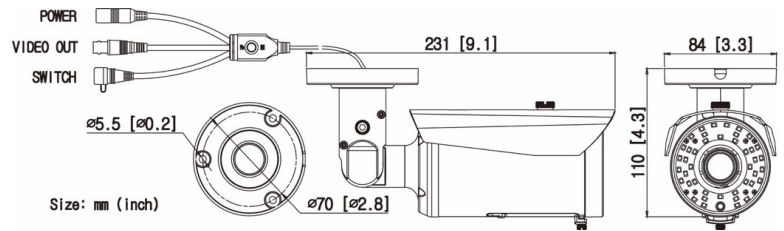

PAR-C2LPR622D

2 Megapixel License Plate Recognition Outdoor Bullet Camera, 6-22mm Motorized Auto-Focus, Up to 49' IR Range, 12VDC/24VAC

Features

- 2 Megapixel Resolution
- All-in-One Technology (TVI/AHD/CVI/Analog 960h)
- Motorized Auto-Focus 6-22mm Lens
- License Plate Recognition
- IR Range up to 49'
- IP66 Weather Resistant
- 12VDC/24VAC Operation
- Free iOS & Android Apps for Smart Phones & Tablets
- Free Central Management Software (CMS)
- Free MAC Client
- NDAA Compliant

Model	PAR-C2LPR622
Type	Color/Monochrome
Signal System	NTSC/PAL
Pick Up Device	1/2.9" 2.2 Mega Pixels CMOS
Picture Elements	1920(H)X1080(V)
Min Illumination	0Lux (42 Pieces IR LED ON)
S/N Ratio	≥52dB
Lens	6-22mm Motorized Auto-Focus Auto iris IR Lens
Max Capture Speed (MPH)	28 miles/h
Max Capture Distance	27 ft
3D/2D	ON
SENS-UP	OFF
IR SMART	ON
White Balance	ATW
Back Light Compensation	OFF
DWDR	OFF
Video Output	HD-TVI/HD-AHD/HD-CVI/CVBS
Video Output By Default	TVI
Power Supply	DC12V ±10%/AC24V±10%
Current Consumption	DC: 580mA/AC250mA (Max)
IP Rating	IP66
IR Effect Distance	30 ft
Dimension	9.1" x 3.3" x 4.3" (231 x 84 x 110mm)
Weight	2.8lbs
Storage Temperature	-22°F ~ 140°F (-30°C ~ 60°C)
Operating Temperature	-22°F ~ 104°F (-30°C ~ 40°C)