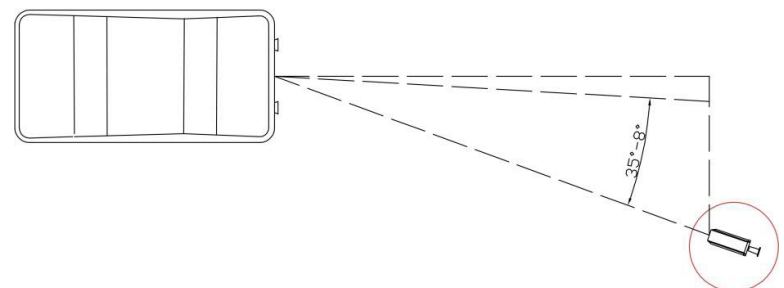

PAR-C2LPR622D

2 Megapixel License Plate Recognition Outdoor Bullet Camera, 6-22mm Motorized Auto-Focus, Up to 49' IR Range, 12VDC/24VAC

Features

- 2 Megapixel Resolution
- All-in-One Technology (TVI/AHD/CVI/Analog 960h)
- Motorized Auto-Focus 6-22mm Lens
- License Plate Recognition
- IR Range up to 49'
- IP66 Weather Resistant
- 12VDC/24VAC Operation
- Free iOS & Android Apps for Smart Phones & Tablets
- Free Central Management Software (CMS)
- Free MAC Client
- NDAA Compliant

Model	PAR-C2LPR622
Type	Color/Monochrome
Signal System	NTSC/PAL
Pick Up Device	1/2.9" 2.2 Mega Pixels CMOS
Picture Elements	1920(H)X1080(V)
Min Illumination	0Lux (42 Pieces IR LED ON)
S/N Ratio	≥52dB
Lens	6-22mm Motorized Auto-Focus Auto iris IR Lens
Max Capture Speed (MPH)	28 miles/h
Max Capture Distance	27 ft
3D/2D	ON
SENS-UP	OFF
IR SMART	ON
White Balance	ATW
Back Light Compensation	OFF
DWDR	OFF
Video Output	HD-TVI/HD-AHD/HD-CVI/CVBS
Video Output By Default	TVI
Power Supply	DC12V ±10%/AC24V±10%
Current Consumption	DC: 580mA/AC250mA (Max)
IP Rating	IP66
IR Effect Distance	30 ft
Dimension	9.1" x 3.3" x 4.3" (231 x 84 x 110mm)
Weight	2.8lbs
Storage Temperature	-22°F ~ 140°F (-30°C ~ 60°C)
Operating Temperature	-22°F ~ 104°F (-30°C ~ 40°C)