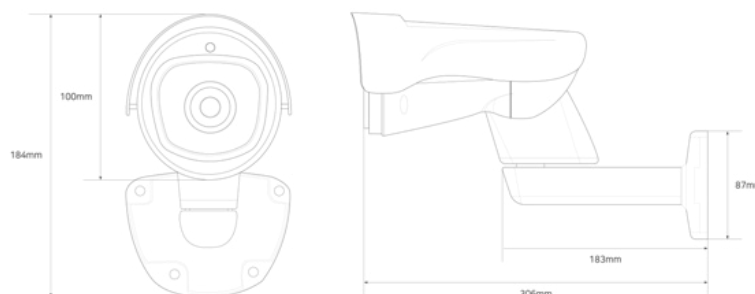

PAR-C2PTZBXIRA550

2 Megapixel Outdoor PTZ Bullet, 5-50mm Motorized Pan Tilt Zoom, Up to 328' IR Range, 12VDC, TVI Only

- 2 Megapixe Resolution (1920 x 1080)
- Motorized 5-50mm Lens with 10x Zoom
- True Day/Night
- 328' Smart IR Distance
- Up The Cable (UTC) Function (TVI Only)
- IP66 Weather Resistant
- Withstand up to -40°F Operation
- 12VDC Operation
- Through InVid Tech DVR: Free App, CMS & MAC Client
- TAA & NDAA Compliant

Image Sensor	1/3" Sony CMOS Image Sensor
Scanning System	Progressive
Resolution	1920 (H) x 1080 (V)
Pan/Tilt Range	Pan: 0°~220°, Tilt: ~45°~40°
Pan/Tilt Speed	Pan: 0°~30°/s, Tilt: 0°~25°/s
Number of Presets	220
Lens	X10 (5.0mm~50mm) Zoom Lens
Iris	F1.6 ~ F1.8
Min. Illumination	COLOR: 0.1 Lux, IR LED ON: 0 Lux
Backlight Compensation	BLC
Day & Night	EXT / AUTO / COLOR / B/W
Control	UTC
White Balance	INDOOR / OUTDOOR / AUTO / MANUAL
IR LED	Laser LED 2pcs / Array IR LED 4pcs
IR distance	Up to 328' (100m)
S/N Ratio	More than 50dB (AGC OFF)
HD Format	TVI
Supply Voltage	DC 12V / 3A ±10%
Dimensions (Ø) X (H)	12 x 7.2 in (306 X 184mm)
Weight	Approx. 2.9lbs (1.32Kg)
Indoor / Outdoor	Outdoor (IP66)
Operating Temperature	-40° - 140°F (-40° - 60°C) / < 90% RH

Ordering Information

PAR-C2PTZBXIRA550I: 2 Megapixel Bullet, 5-50mm

InVid Tech, reserves the right to make changes to improve our products at any time without notice; we are not responsible for misprints.