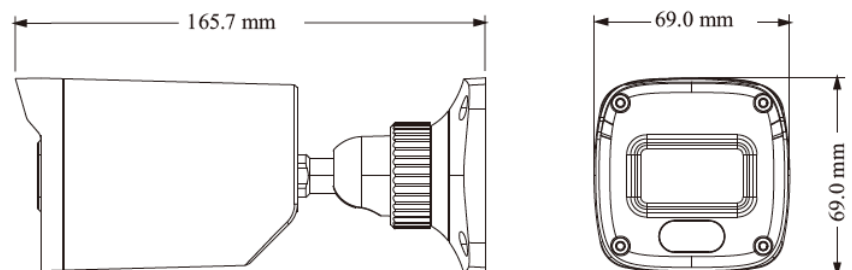

PAR-C5BIRA28

5 Megapixel TVI/AHD/CVI/Analog 960h, Outdoor Bullet, IR Range up to 98', D-WDR, 12VDC, Audio Over Coax (AoC)

Features

- 5 Megapixel Resolution
- Built-in Mic: Audio Over Coax**
- All-in-One Technology (TVI/AHD/CVI/Analog 960h)
- Fixed Lens
- True Day/Night with IR Range up to 98'
- D-WDR
- IP67 Weatherproof
- 12VDC Operation
- Up The Cable (UTC) Function
- Through InVid Tech DVR: Free App, CMS & MAC Client
- NDAA Compliant

** With use of Paramont (Version 1.3.8 and above)/ Vision DVRs. TVI Only.

Camera	PAR-C5BIRA28
Image Sensor	1 / 2.5" CMOS
Resolution	5MP/4MP
Image Size	Max. 2944 × 1656 (16:9)
Video Output	AHD / TVI / CVI / CVBS
Default Video Output	TVI
Image System	PAL / NTSC
Electronic Shutter	Auto; 1/50s~1/100000s (PAL); 1/60s~1/100000(NTSC)
IR Distance	98'
Frame Rate	TVI: 2944×1656@20fps, 2560×1440@25fps/30fps AHD: 2944×1656@20fps, 2560×1440@25fps/30fps CVI: 2560×1440@25fps/30fps CVBS: PAL/NTSC
Min. Illumination	Color: 0.01lux@F1.2, AGC ON; B/W: 0 lux with IR
Lens	2.8 mm
Lens Mount	M12
S / N Ratio	≥52dB (AGC OFF)
Ingress Protection	IP 67
Audio	
Audio	Built-in Mic, Audio Over Coax (AoC)
Camera Audio	TVI Support
Audio Sensitivity	-36db
Functions	
Function Control	OSD (UTC Control)
Day & Night	ICR
Digital WDR	Yes
Digital NR	Yes, 2D DNR
AGC	Yes
Auto White Balance	Yes
BLC	Yes
HLC	Yes
Sharpness	Yes
Smart LED	Yes
Image Setting	Yes
Defect Correction	Auto
Language	Chinese and English
Angle Adjustment	Pan: 0°~360°; Tilt: 0°~80°; Rotation: 0°~360°
Others	
Power Supply	DC12V (± 15%)
Power Consumption	IR OFF : < 1W; IR ON : < 4W
Working Environment	-22°F ~ 122°F (- 30 °C ~ 50 °C), 10 % ~ 90 % (relative humidity)
Dimensions	6.6 x 2.7 x 2.7 in (167.5 x 69 x 69mm)
Weight (net)	Approx. .8lbs (0.36KG)

Ordering Information

PAR-C5BIRA28: 5 Megapixel Bullet, 2.8mm