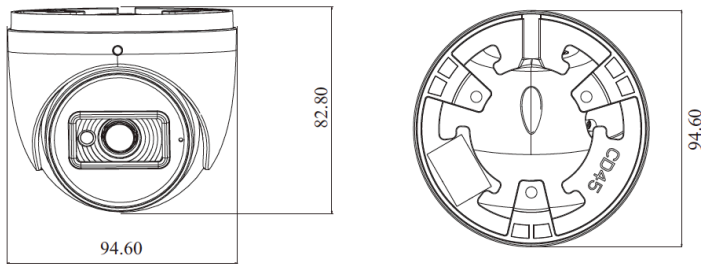

PAR-C5TIR36AWL

5 Megapixel TVI/AHD/CVI/Analog 960h, Outdoor Turret, 60' White Light Range, D-WDR, 12VDC, Audio Over Coax (AoC)

Features

- 5 Megapixel Resolution
- Built-in Mic: Audio Over Coax**
- All-in-One Technology (TVI/AHD/CVI/Analog 960h)
- Fixed Lens
- True Day/Night with White Light Range up to 60'
- D-WDR
- IP67 Weatherproof
- 2D/3D DNR (Digital Noise Reduction)
- 12VDC Operation
- Up The Cable (UTC) Function
- Through InVid Tech DVR: Free App, CMS & MAC Client
- NDAA Compliant

** With Use of Paramount/Vision DVR's
TVI Only

Camera	
Image Sensor	1 / 2.5 "CMOS
Resolution	5 Megapixel
Image Size	2560 x 1936
Video Output	AHD / TVI /CVI
Image System	PAL / NTSC
Electronic Shutter	Auto
White Light Distance	Up to 60'
Frame Rate	5MP@20fps/4MP@30fps
Min. Illumination	0 lux with IR
Lens	3.6 mm
Lens Mount	M12
S / N Ratio	≥52dB (AGC OFF)
Ingress Protection	IP 67
Audio	
Microphone	Built-in Mic, Audio Over Coax (AoC) (TVI Output Only)
Camera audio	TVI/CVI/ Support
Audio Sensitivity	-36db
Functions	
Function Control	OSD (COC Control)
Day & Night	ICR
Digital WDR	Yes
Digital NR	Yes, 2D DNR
Global Exposure	Yes
Central Exposure	Yes
AGC	No
Auto White Balance	Yes
BLC	Yes
Front Light Compensation	No
Contrast	Yes
Sharpness	Yes
Smart IR	No
Image Setting	Yes
Defect Correction	Auto
Language	Chinese and English
Angle Adjustment	Pan: 0°~360°; Tilt: 0°~75°; Rotation: 0°~360°
Others	
Power Supply	DC12V (± 10%)
Power Consumption	IR OFF : < 1W; IR ON : <3.5W
Working Environment	-22°F ~ 122°F (- 30 °C ~ 50 °C), 10 % ~ 90 % (relative humidity)
Dimensions	Φ 3.7 x 3.3 in (Φ 94.6 x 82.8mm)
Weight (net)	Approx. .86 lb (0.39KG)

Ordering Information

PAR-C5TIR36AWL: 5 Megapixel Turret, 3.6mm Lens