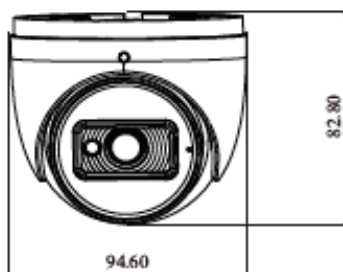

\*\* With use of Paramount (Version 1.3.8 and above)/ Vision DVRs. TVI Only.

Camera	
Image Sensor	1 / 2.5" CMOS
Resolution	5MP
Image Size	Max. 2944 × 1656 (16:9)
Video Output	AHD / TVI / CVI / CVBS
Audio	1CH built-in MIC
Image System	PAL / NTSC
Electronic Shutter	Auto; 1/50s~1/100000s (PAL); 1/60s~1/100000 (NTSC)
IR Distance	98' (30 m)
Frame Rate	TVI: 2944×1656@20fps, 2560×1440@25fps/30fps AHD: 2944×1656@20fps, 2560×1440@25fps/30fps CVI:2560×1440@25fps/30fps CVBS: PAL/NTSC
Min. Illumination	Color: 0.01lux@F1.2, AGC ON; B/W: 0 lux with IR
Lens	2.8 mm
Lens Mount	M12
S / N Ratio	≥52dB ( AGC OFF )
Ingress Protection	IP 67
Functions	
Function Control	OSD ( COC Control )
Day & Night	ICR
Digital WDR	Yes
Digital NR	Yes, 2D DNR
AGC	Yes
Auto White Balance	Yes
BLC	Yes
HLC	Yes
Sharpness	Yes
Smart LED	Yes
Image Setting	Yes
Defect Correction	Auto
Language	Chinese and English
Angle Adjustment	Pan: 0° ~ 360°; Tilt: 0° ~ 75°; Rotation: 0° ~ 360°
Others	
Power Supply	DC12V ( ± 15% )
Power Consumption	IR OFF : < 1W; IR ON : < 4W
Working Environment	-22°F ~ 122°F (- 30 °C ~ 50 °C), 10 % ~ 90 %(relative humidity)
Dimensions	3.7 x 3.26 in (Ø 94.6 ×82.8mm)
Weight ( net )	Approx. .88lbs (0.4KG)

#### Ordering Information

**PAR-C5TIRA28:** 5 Megapixel Turret, 2.8mm Lens