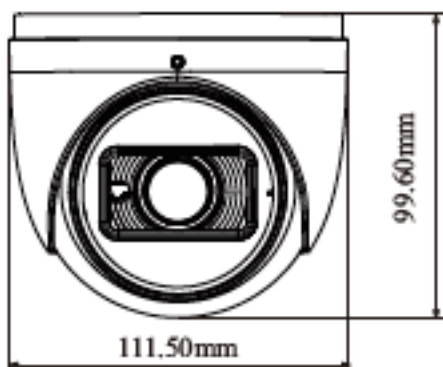

PAR-C5TXIRA2812N

5 Megapixel, TVI/AHD/CVI/CVBS Outdoor Turret, 2.8-12mm Motorized A/F, Up to 164' IR Range, 12VDC

Features

- 5 Megapixel Resolution (2592 x 1944)
- Motorized Auto-Focus 2.8-12mm Lens
- All-in-One Technology (TVI/AHD/CVI/Analog 960h)
- 164' Smart IR Range
- True Day/Night
- D-WDR
- Up The Cable (UTC) Function
- IP67 Weatherproof
- 12VDC Operation
- Through InVid Tech DVR: Free App, CMS & MAC Client
- NDAA Compliant

Camera	PAR-C5TXIRA2812N
Image Sensor	1 / 2.5" CMOS
Resolution	5MP/4MP
Image Size	Max. 2944 × 1656 (16:9)
Video Output	AHD / TVI / CVI / CVBS
Image System	PAL / NTSC
Electronic Shutter	Auto; 1/50s~1/100000s (PAL); 1/60s~1/100000(NTSC)
IR Distance	164'
Frame Rate	TVI: 2944×1656@20fps, 2560×1440@25fps/30fps AHD: 2944×1656@20fps, 2560×1440@25fps/30fps CVI:2560×1440@25fps/30fps (4MP Only) CVBS: PAL/NTSC
Min. Illumination	Color: 0.01lux@F1.2, AGC ON; B/W: 0 lux with IR
Lens	2.8~12 mm
Lens FOV	2.8-12mm 91.2°-33.4° H, 75°-25.4° V, 108°-41.2° Crossline
Lens Mount	D14
S / N Ratio	≥52dB (AGC OFF)
Ingress Protection	IP 67
Functions	
Function Control	OSD (UTC Control)
Day & Night	ICR
Digital WDR	Yes
Digital NR	Yes, 2D DNR
AGC	Yes
Auto White Balance	Yes
BLC	Yes
HLC	Yes
Sharpness	Yes
Smart LED	Yes
Image Setting	Yes
Defect Correction	Auto
Language	Chinese and English
Angle Adjustment	Pan: 0°~360°; Tilt: 0°~80°; Rotation: 0°~360°
Others	
Power Supply	DC12V (± 15%)
Power Consumption	IR OFF : < 1W; IR ON : < 6W
Working Environment	-22°F ~ 122°F (- 30 °C ~ 50 °C), 10 % ~ 90 % (relative humidity)
Dimensions	4.4 × 3.9 in (Φ 111.5 × 99.6mm)
Weight (net)	Approx. 1.2 lbs (0.55KG)

Ordering Information

PAR-C5TXIRA2812N: 5 Megapixel Turret, 2.8-12mm