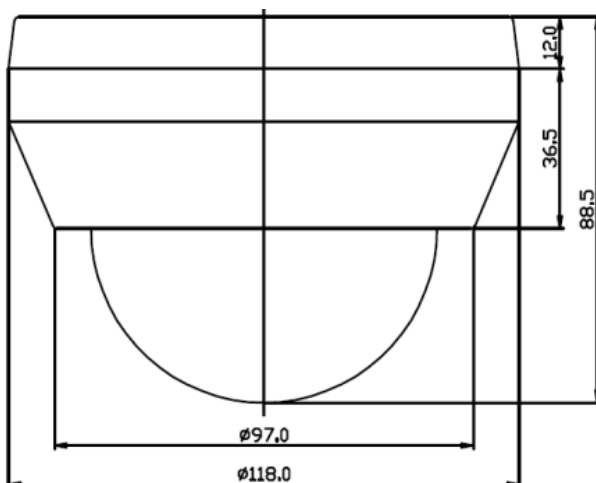

PAR-ALLDRSSIRA2812

2 Megapixel All-in-One Outdoor Stainless Steel Vandal Dome, Auto-Focus Motorized 2.8-12mm, 75' IR Range, 12VDC

Features

- 2 Megapixel 1080p (TVI/AHD/CVI) Resolution
- All-in-One Technology (TVI/AHD/CVI/Analog 960h) w/Separate Analog BNC
- Motorized Auto-Focus 2.8-12mm Lens
- True Day/Night
- 75' IR Range
- Up The Cable (UTC) Function
- Stainless Steel Housing (Grade Steel | AISI 316)
- IP68 Waterproof
- IK10 Vandal Resistant
- 12VDC Only Operation
- NDAA Compliant

Model	PAR-ALLDRSSIRA2812
Image Sensor	1/2.8" Sony Exmor CMOS image sensor
Active Pixel	1920(H) x 1080(V)
Resolution	1080p@30fps/1080p@25fps
Min. Illumination	Color: 1.0 lux, BW : 0.5 lux, Color DSS: 0.002 lux, BW DSS : 0.0008 lux
Scanning System	Progressive
Video Output	AHD, CVI, TVI : 1080P Analog: NTSC/ PAL CVBS
S/N Ratio	More than 50dB (AGC off)
AGC	Off/O - 15
Shutter Speed	AUTO/MANUAL(1/50(60) ~ 1/50,000 sec)
SENS-UP	Off/X2 - X30
Brightness	0 - 100
Backlight	Off/BLC/HSBLC
D-WDR	Off/O ~ 8
Defog	Off/Auto
Day & Night	Auto/Color/B&W/EXTERN
White Balance	ATW/AWC/INDDOR/OUTDOOR/Manual/AWB
DNR	Off/Low/Middle/High
Mirror	Off/MIRROR/V-FLIP/ROTATE
Sharpness	0 -10 steps
Privacy Mask	4 Masks
Motion Detection	Off/On
Language	English/Chinese/Germany/French/Italian/Spanish/Polish/Russian/Portuguese/Dutch/Turkish
Housing	IP68 Waterproof, IK10 Housing, Grade Steel AISI 316
IR Range	75'
Power Source	DC12V ±10%
Power Consumption	Max 4.0 Watt at IR on
Operating Temperature	-4°F ~ 140°F (-20°C ~ 60°C)
Operating Humidity	10% to 85%
Lens	2.8~12mm DC auto iris motorized MP lens
Dimension (Φ x W x H)	Φ3.14 x 4.67 x 3.48 in (Φ80 x118 x 88.5mm)
Weight	2.88lbs (1310g)

Ordering Information

PAR-ALLDRSSIRA2812: 2 Megapixel Dome, 2.8-12mm Motorized