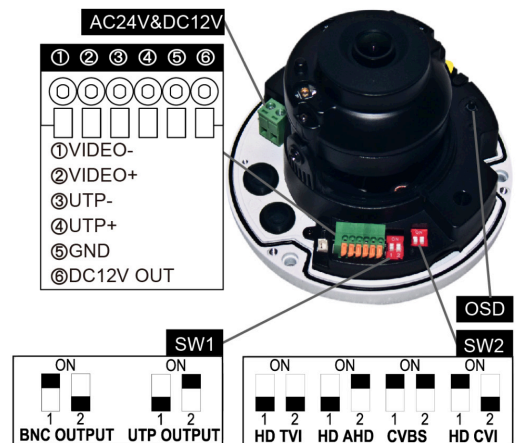

PAR-ALLDRXIR28BD

5 Megapixel TVI/AHD/CVI/Analog Outdoor Dome with Internal Built-in Balun & BNC, 65' IR Range, D-WDR, Dual Voltage

Features

- 5 Megapixel Resolution (TVI/AHD)
4 Megapixel Resolution (CVI)
- All-in-One Technology (TVI/AHD/CVI/Analog 960h)
- Fixed Lens
- True Day/Night
- D-WDR
- 65' Smart IR Range
- Up The Cable (UTC) Function
- IK10 Vandal Resistant
- IP67 Weather Resistant
- Internal Built-in Balun and BNC, without Camera Leads
- Built-in 12vDC Output, 100mA Max
- Dual Voltage
- Through InVid Tech DVR: Free App, CMS & MAC Client

| | |
|-------------------------|--|
| Camera | PAR-ALLDRXIR28BD |
| Filter | Removable IR Cut Filter |
| Image Sensor | 1/2.8" 5M Progressive Scan CMOS |
| Pixels | 2688(H)×1944(V) |
| Horizontal Resolution | 5MP |
| Minimum Lux | 0 Lux (when 3pcs high power LED on) |
| Vertical Frequency | NTSC:60Hz PAL:50Hz |
| Scanning System | Progressive |
| S/N Ratio | ≥50dB |
| Electronic Shutter | NTSC:1/60-1/60,000S PAL:1/50-1/50,000S |
| Lens | 2.8mm IR Lens |
| White Balance | ATW |
| AUTO Gain Control | ON |
| DNR | OFF/ON |
| Day&Night | AUTO/Color/BW/Ext |
| Available IR Distance | 65.6 ft |
| Video Output | TVI/AHD: 5MP 20 fps, 4MP @30 fps CVI: 4MP @30 fps CVBS |
| Video Output By Default | TVI |
| IP Rating | IP67 94.5-5.5 mm external wiring) |
| Housing | IK10 |
| Power Supply | DC12V&AC24V |
| Current consumption | DC12V:400mA(MAX)/ AC24V:180mA(MAX) |
| Weight | 1000g (35.28oz) |
| Dimension | 4.49×3.22" (114×81.8mm) |
| Storage Temperature | -22°F ~ 140°F (-30°+60°C) |
| Operating Temperature | -22°F ~ 104°F (-30°+40°C) |

Ordering Information

PAR-ALLDRXIR28BD: 5 Megapixel Dome, 2.8mm