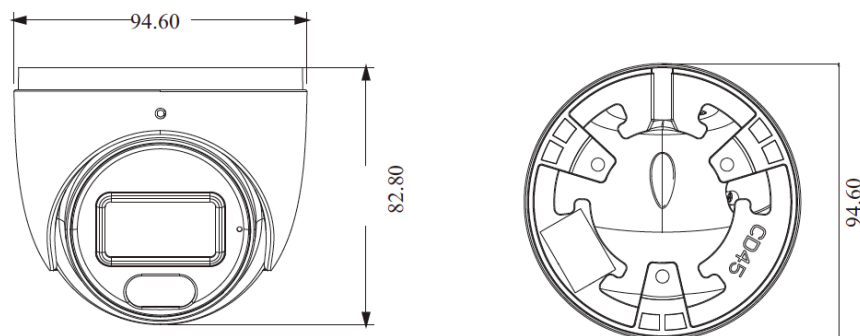

PAR-ALLTXIRA28WL

2 Megapixel TVI/AHD/CVI/Analog 960h, Outdoor Turret, 60' White Light Range, D-WDR, 12VDC, Audio Over Coax (AOC)

Features

- 2 Megapixel Resolution
- Built-in Mic: Audio Over Coax**
- All-in-One Technology (TVI/AHD/CVI/Analog 960h)
- Fixed Lens
- True Day/Night with White Light Range up to 60'
- D-WDR
- IP67 Weatherproof
- 2D/3D DNR (Digital Noise Reduction)
- 12VDC Operation
- Up The Cable (UTC) Function
- Through InVid Tech DVR: Free App, CMS & MAC Client
- NDAA Compliant

** With use of Paramont (Version 1.3.8 and above)/ Vision DVRs. TVI Only.

Camera	
Image Sensor	1 / 2.8" CMOS
Resolution	2MP
Image Size	1920 x 1080
Video Output	AHD / TVI / CVI / CVBS
Audio	1CH built-in MIC (TVI Output Only)
Image System	PAL / NTSC
Electronic Shutter	Auto
White Light Distance	60' (10 ~20 m)
Frame Rate	30fps(60Hz); 25fps (50Hz)
Min. Illumination	0 lux (LED ON)
Lens	2.8mm
Lens Mount	M12
S / N Ratio	≥52dB (AGC OFF)
Ingress Protection	IP 67
Audio	
Audio	Built-in Mic, Audio Over Coax (AoC)
Camera audio	TVI Support
Audio Sensitivity	-36db
Functions	
Function Control	OSD (COC Control)
Smart LED	Manual or Auto mode
ICR	NO
Digital WDR	Yes
Digital DNR	Yes, 2D DNR
AGC	Yes
Auto White Balance	Yes
BLC	Yes
Front Light Compensation	NO
Defog	NO
HLC	Yes
Sharpness	Yes
Contrast	Yes
Image Setting	Yes
Defect Correction Auto	Auto
Language	Chinese and English
Angle Adjustment	Pan: 0° ~ 360°; Tilt: 0° ~ 75°; Rotation: 0° ~ 360°
Others	
Power Supply	DC12V (± 15%)
Power Consumption	LED OFF : < 1W; LED ON : < 4W
Working Environment	-22°F ~ 122°F (- 30°C ~ 50°C), 10 % ~ 90 % (relative humidity)
Dimensions	Φ 3.7 x 3.3 in (Φ 94.6 x 82.8mm)
Weight (net)	Approx. .86 lb (0.39KG)

Ordering Information

PAR-ALLTXIRA28WL: 2 Megapixel Turret, 2.8mm