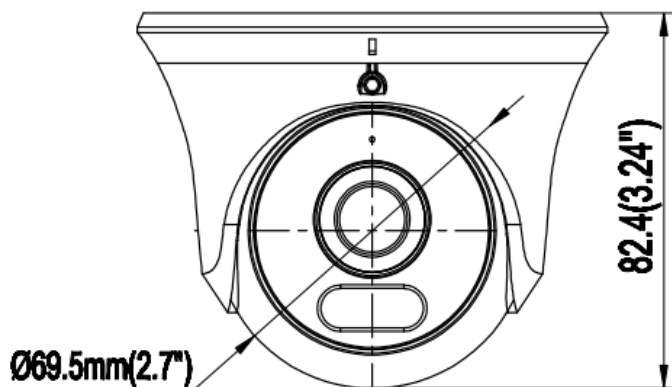

Camera	PRT-P5TXIR28				
Sensor+DSP	IMX335+NT98566				
Image Sensor	1/2.8" Progressive scan CMOS Sensor				
Min. Illumination	0.01lux(Color), 0lux(IR on)				
Lens Type&Focal Length	Fixed focal lens,2.8mm@F1.6				
FOV	horizontal FOV:104°, vertical FOV:74°, diagonal FOV:130°				
IR	2pcs Array LED				
IR Range	up to 98' (30m)				
StrobeLight	Support				
Smart IR	Support				
Shutter Time	Auto/Manual, 1/3~1/10000s				
Day/Night	IR cut filter with auto switch				
Wide Dynamic Range	WDR & DWDR				
Digital noise reduction	2D/3D DNR				
Dori Distance					
Dori Distance	Lens	Detect(ft)	Observe(ft)	Recognize(ft)	Identify(ft)
	2.8mm	208.9(63.7m)	83.7ft(25.5m)	41.9ft(12.8m)	21.3ft(6.5m)
Compression Standard					
Video Compression	H.264/H.264+/H.265/H.265+				
H.264 Codec profile	Base/Main/High profile				
H.265 Codec profile	Main profile				
Video Bit Rate	11 Kbps ~ 8 Mbps				
Triple Streams	Support				
Audio Compression	G.711A/G.711U				
Audio Bit Rate	64 Kbps				
Image					
Max. Image Resolution	5MP(2592 × 1944)				
Frame Rate	50Hz:20fps 5MP (2592 × 1944) 25fps 4MP (2304 × 1728) 25fps 3MP (2048 × 1536), 25fps 1080P (1920 × 1080) 60Hz:20fps 5MP (2592 × 1944) 25fps 4MP (2304 × 1728) 30fps 3MP (2048 × 1536), 30fps 1080P (1920 × 1080)				
Sub Stream	50Hz:25fps 720P(1280 × 720) 25fps D1(704 × 576),25fps CIF(352 × 288) 60Hz:30fps 720P(1280 × 720) 30fps D1(704 × 480),30fps CIF(352 × 240)				
Third Stream	50Hz:25fps CIF(352 × 288) 60Hz:30fps CIF(352 × 240)				
Image Setting	Brightness/Contrast/Saturation/Hue/Sharpness				
BLC	Support				
HLC	Support				
ROI	Support				
Defog	Support				
Rotate	Support				
Network					
Network Storage	N/A				
Protocols	TCP/IP,CMP,HTTP,HTTPS,FTP,DHCP,DNS,DDNS,RTP,RTSP, RTCP,NTP,IGMP,UPnP,SMT,UPnP-TM,P2P,Bonjour				
Event	Smart Motion Detection/SMD (Human Classification) Video Shelter				
Perimeter Protection	Line Crossing, Area Intrusion (Human Classification)				
Analytics	Region Entrance Region Exiting Fast Moving				
System compatibility	ONVIF Profile G/S/T, CGI				
Security	User authentication, IP address filtering, Video mask				
WEB	IE, Edge, Chrome, Firefox				
Mobile Surveillance	iPhone, Android devices				
Interface					
Communication interface	1 RJ45 10M / 100M Ethernet Port				
On-board storage	up to 128GB				
Mic	Support				
Reset button	Support				
Audio I/O	NA				
Audio Sensitivity	-34±3dB				
General					
Operating Conditions	-22°F ~ 140°F (-30°C ~ 60°C) Humidity 95% or less (non-condensing)				
Power Supply	DC12V ± 10%				
POE Supply	PoE (802.3af)				
Power Consumption	MAX. 7W				
Weather Proof	IP67				
Dimensions	4 x 3.2 in (102 x 82.4 mm)				
Weight	1lb (450g)				