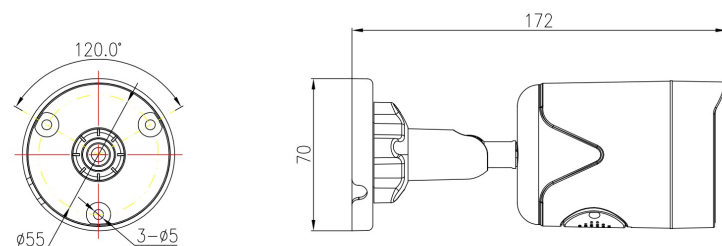

Ordering Information

SEC-P5BXIR28NH-AIWL: 5 Megapixel Bullet, 2.8mm

Camera	
Image Sensor	1/3" Progressive Scan CMOS
Max. Resolution	2560(H)×1920(V)
Electronic Shutter	Auto/Manual, 1/5 ~ 1/20,000s
Min. illumination	Color: 0.1 Lux @ (F1.2,AGC ON) , B/W: 0 Lux @ (IR LED ON)
S/N Ratio	55 dB
Day/Night	Auto(ICR)/Day / Night
Wide Dynamic Range	DWDR
LED Range	Up to 66.61 ft (20 m)
IR On/Off Control	Auto/Manual
Lens	
Lens Type	Fixed focal
Iris	Fixed Iris
Focal Length	2.8 mm
F Number	F1.6
Angle of View	H: 93.14°, V: 50.43°
Video	
Streaming Capability	2 Streams
Stream/Frame Rate	Main Stream: 2560×1920, 2560×1440, 2304×1520, 1920×1080, 1280×720 @ 20fps Sub Stream: 640×360 @ 20fps
Bit Rate Control	CBR/VBR
Bit Rate	Main Stream: 128kbps ~ 4096kbps Sub Stream: 16kbps ~ 1536kbps
Image Adjustment	Brightness/Sharpness/Contrast/Saturation
White Balance	Auto/Manual
Mirror	Support
Noise Reduction	2D/3D DNR
Image Enhancement	WDR/HLC/BLC/Defog
Motion Detection	Support
Privacy Masking	Support
Smart Function	
Human Detection	Support
Smart Event	Line Crossing, Intrusion Detection
Network	
Protocols	IPv4, RTSP/RTP/RTCP, TCP/UDP, HTTPS, DHCP, DNS, DDNS, UPNP, ICMP, IGMP, NTP, SMTP, 802.1x, SNMP
Interoperability	ONVIF, SDK
Max. User Access	4 Users
Web Viewer	<IE11, Chrome, Firefox, Microsoft Edge
Management Software	InVid View
Interface	
Ethernet	1 Ethernet (10/100 Base-T) RJ-45 Connector
Storage	Built-in Micro SD slot, up to 256GB
Reset Button	Support
Electrical	
Power Supply	DC12V/POE (IEEE 802.3af)
Power Consumption	Max 8W
Operating Temperature	-31°F ~ 131°F (-35°C ~ 55°C)
Operating Humidity	Less than 90% RH
Ingress Protection	IP66
Certifications	CE/FCC
Casing	Metal
Dimensions	φ 2.8 x 6.8 in (φ70 x 172mm)
Net Weight	.77 lb (0.35kg)