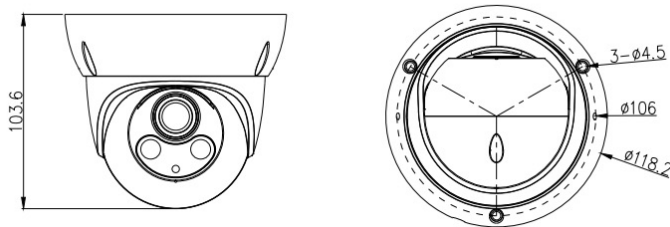

Camera	
Image Sensor	1/3" Progressive Scan CMOS
Max. Resolution	2560(H)×1920(V)
Electronic Shutter	Auto/Manual, 1/5 ~ 1/20,000s
Min. illumination	Color: 0.1 Lux @ (F1.2,AGC ON) , B/W: 0 Lux @ (IR LED ON)
S/N Ratio	55 dB
Day/Night	Auto(ICR)/Day / Night
Wide Dynamic Range	DWDR
LED Range	Up to 20 m (66.61 ft)
IR On/Off Control	Auto/Manual
Lens	
Lens Type	Fixed focal
Iris	Fixed Iris
Focal Length	2.8 mm
F Number	F1.6
Angle of View	H: 93.14°, V: 50.43°
Video	
Streaming Capability	2 Streams
Stream/Frame Rate	Main Stream: 2560×1920, 2560×1440, 2304×1520, 1920×1080, 1280×720 @ 20fps Sub Stream: 640×360 @ 20fps
Bit Rate Control	CBR/VBR
Bit Rate	Main Stream: 128kbps ~ 4096kbps Sub Stream: 16kbps ~ 1536kbps
Image Adjustment	Brightness/Sharpness/Contrast/Saturation
White Balance	Auto/Manual
Mirror	Support
Noise Reduction	2D/3D DNR
Image Enhancement	WDR/HLC/BLC/Defog
Motion Detection	Support
Privacy Masking	Support
Smart Function	
Human Detection	Support
Smart Event	Line Crossing, Intrusion Detection
Network	
Protocols	IPv4, RTSP/RTP/RTCP, TCP/UDP, HTTPS, DHCP, DNS, DDNS, UPNP, ICMP, IGMP, NTP, SMTP, 802.1x, SNMP
Interoperability	ONVIF, SDK
Max. User Access	4 Users
Web Viewer	<IE11, Chrome, Firefox, Microsoft Edge
Management Software	InVid View
Interface	
Ethernet	1 Ethernet (10/100 Base-T) RJ-45 Connector
Electrical	
Power Supply	DC12V/POE (IEEE 802.3af)
Power Consumption	Max 5.5W
Operating Temperature	-31°F ~ 131°F (-35°C ~ 55°C)
Operating Humidity	Less than 90% RH
Ingress Protection	IP66
Certifications	CE/FCC
Casing	Metal
Dimensions	ø4.65 × 4.08 in (ø118.2 × 103.6 mm)
Net Weight	1.34 lb (0.61 kg)

### Ordering Information

**SEC-P5TXIR28NH-AIWL:** 5 Megapixel Turret, 2.8mm