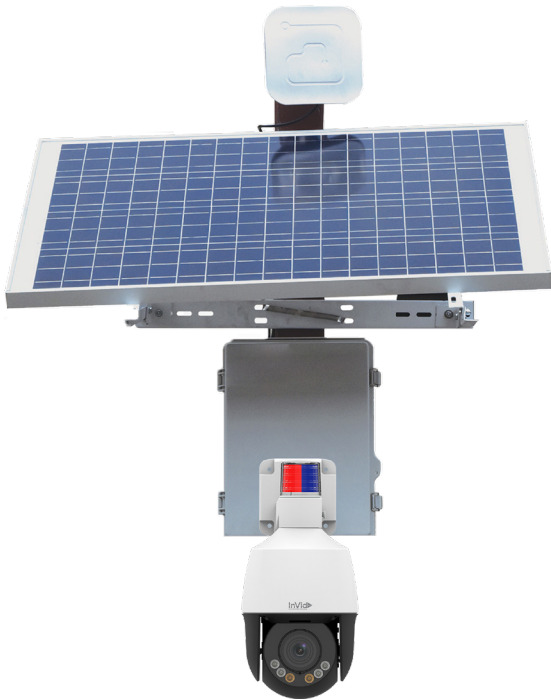

### Flexible & Robust Solar-Powered System

Game-changing surveillance equipment fitted with innovative features such as quality solar panel, charge controller, and mounting system to withstand high speed wind.

### High-Grade Wireless Connectivity

Transmit live feeds over a 1-mile radius or through the 4G network for seamless monitoring. The sharp 5MP camera allows for capturing and wireless transmission of quality live videos.