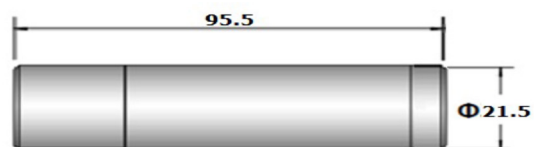

Specification	ULT-P2CRBNH
Image	
Image Sensor	Sony Starvis 2.07Mega Pixels Image Sensor
Size	1/2.8 inch
Scan method	Progressive Scan
Total Pixels	1945(H) x 1109(V), 2.16 Mega Pixels
Effective Pixels	1945(H)x 1097(V), 2.13 Mega Pixels
Camera Web Control	
	Auto(1/30~1/30000), (ANTI-SAT_ON / AE SPEED)
Exposure	AGC (0~10)
	Sens-up (OFF.x2.x4.x8.x16.x32)
Low Illumination	0.05Lux / Sen-up :0.005Lux
Day & Night	AUTO / AUTO-Ext / PRESET / MANUAL
Backlight Comp.	HLC / BLC
Motion Detection	OFF / ON
D N R	2DNR, 3DNR - HDR
Image adjust.	SHARPNESS/DEFOG/SHADING/PRIVACY
	GAMMMMA / MIRROR ,FLIP
White Balance	Auto(indoor) / Auto(Outdoor) / Push/ User
Output Set	Real WDR (15fps WDR on / WDR Off)
	3DNR LEVEL (LOW / MIDDLE / HIGH)
System	Camera Title / Language
Camera RTC	SNTP Enable (ON /OFF)
Storage	Max. 512 GB (Built-in Card Slot)
Lens	
Focal Length	3.6mm ± 5%
F.O.V.	H87.6° x V46.4° x D104.5°
Physical Spec	
Dimension	Ø21.5 x 95.5
Bracket Holder	Ring Type : Option
System	
OS	Embedded Linux
Network	
Interface	RJ45 10/100 Base-T PoE
Protocol	TCP/IP, UDP/IP, DHCP, AUTO IP, JGMP, ICMP, HTTP, UPnP, FTP, SMTP, SNTP, DNx, RTSP, RTMP
Onvif	The latest one
Simultaneous Access	Max. 4 user
Compress Format	H.264 / MJPEG
Resolution	1920x1080 (Full HD) / 1920x720 (HD)
	800x600 (SVGA) / 640x480(VGA) /
	320x240 (QVGA)
Max. Frame Rate	H.264 1080p@30fps + VGA@30fps
Video Streaming	Simultaneously H.264 and MJPEG
	Independent Frame Rate and Bandwidth Control, VBR/CBR Mode
Client Software	Built-in Web, ONVIF (gSOAP, profile S: Spec2.4)
uSD Card	SDIO 3.0
Power	
Power Input	DC12V, PoE (IEEE802.3af)
Consumption	DC12V(1.8W)
Operation Temp./Storage Temp.	14°F ~122°F / -4°F~140°F (-10°C - +50°C / -20°C - +60°C)