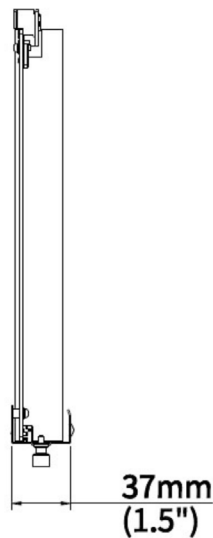

Ordering Information

VIS-HDMI7A: 7 Channel H.265 Decoding Card