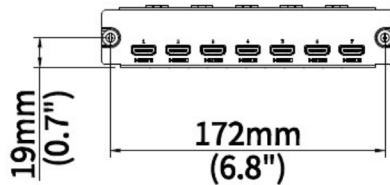

Ordering Information

VIS-HDMI7A: 7 Channel H.265 Decoding Card
TO BE USED WITH VN3A-64/128 ONLY