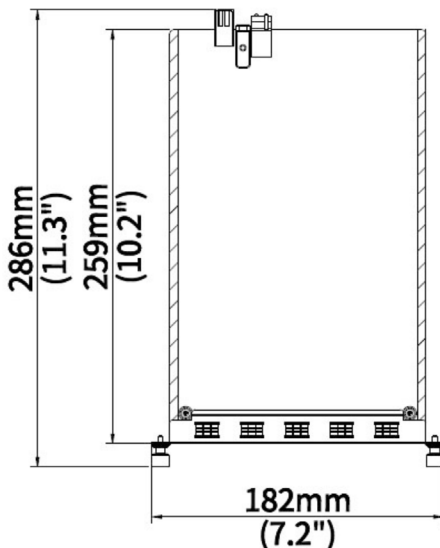

Ordering Information

VIS-HDMI7A: 7 Channel H.265 Decoding Card