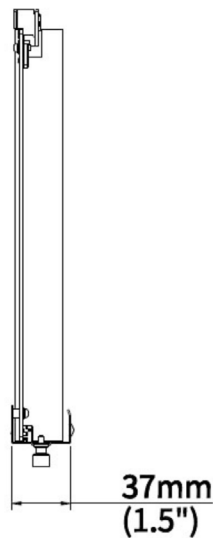

Ordering Information

VIS-HDMI7A: 7 Channel H.265 Decoding Card
TO BE USED WITH VN3A-64/128 ONLY