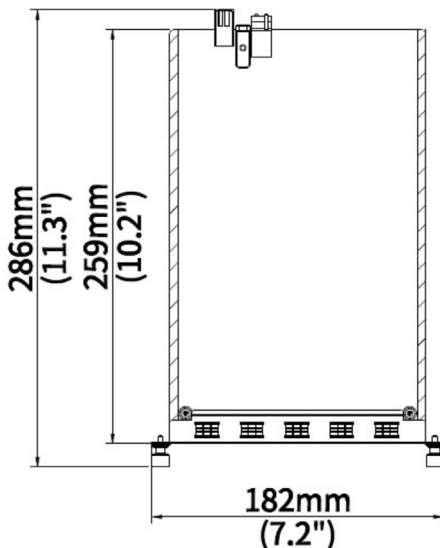

Ordering Information

VIS-HDMI7A: 7 Channel H.265 Decoding Card
TO BE USED WITH VN3A-64/128 ONLY