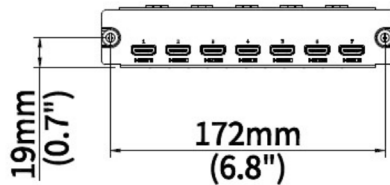

Ordering Information

VIS-HDMI7A: 7 Channel H.265 Decoding Card