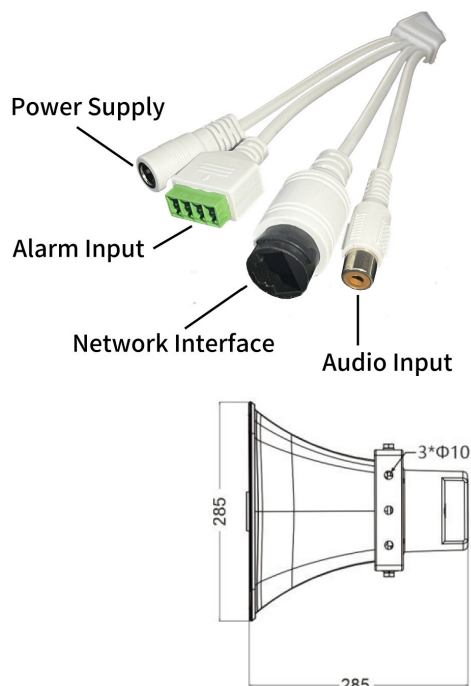

Cable Interface

Model	VIS-SP30W
Speaker	
Rated Power	30W
Max. Acoustic Pressure	130dB SPL
Frequency Response	300Hz to 12.5KHz
Impedance	8Ω
Material	
Material	ABS Plastic
Network	
Network Protocol	IPv4; HTTP; HTTPS; SSL/TLS; DNS; TCP; UDP; DHCP; UPnP; ARP; SSH
Interface Protocol (API)	ONVIF; RTSP; RTP; LAPI
Browser	Windows: Firefox (version 87 and above), Chrome (version 90 and above), Edge (version 90 and above); MAC: Safari (version 17 and above)
Build in Mic	
Amount	1
Frequency Response	100Hz to 8KHz
Sensitivity	-37 dBV/Pa
Sampling Rate	8KHz
Quantization Bits	16 bit
Audio	
Broadcast	Regular Broadcast, Live Broadcast, Alarm Broadcast
Two-Way Audio	Support
Audio Compression	G.711U
Audio File Format	MP3, WAV
Audio File Size	2KB ≤ Audio File Size ≤ 10MB
Audio File Storage	64MB
Audio File Number	100 (Include system built-in files)
Language	
Language	38 languages: Simplified Chinese, Traditional Chinese, English, Vietnamese, Thai, Turkish, Spanish (Latin America), Portuguese (Brazil), Spanish, Portuguese, French, German, Italian, Dutch, Polish, Czech, Hungarian, Slovak, Russian, Hebrew, Arabic, Ukrainian, Estonian, Bulgarian, Greek, Romanian, Danish, Swedish, Norwegian, Finnish, Croatian, Slovenian, Serbian, Korean, Japanese, Latvian, Lithuanian, Persian
Interface	
Network Interface	1 RJ45 10M/100M self adaptive Ethernet Interface
Audio In	1, RCA
Alarm In	2
Power Supply	PoE+ (IEEE 802.3at); DC 24V/1.4A; DC 12V/2.5A
Working Environment	
Working Temperature	-22 °F ~ 131 °F (-30 °C ~ 55 °C)
Working Humidity	≤ 90% RH (non-condensing)
Dimensions	
Dimensions	11.1 × 8.1 × 11.2" (282mm × 205mm × 285mm)
Approval	
Protection	IP66