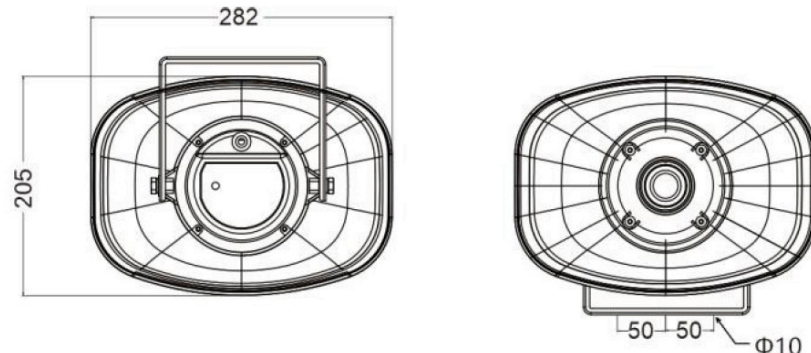

Cable Interface

Model	VIS-SP30W
Speaker	
Rated Power	30W
Max. Acoustic Pressure	130dB SPL
Frequency Response	300Hz to 12.5KHz
Impedance	8Ω
Material	
Material	ABS Plastic
Network	
Network Protocol	IPv4; HTTP; HTTPS; SSL/TLS; DNS; TCP; UDP; DHCP; UPnP; ARP; SSH
Interface Protocol (API)	ONVIF; RTSP; RTP; LAPI
Browser	Windows: Firefox (version 87 and above), Chrome (version 90 and above), Edge (version 90 and above); MAC: Safari (version 17 and above)
Build in Mic	
Amount	1
Frequency Response	100Hz to 8KHz
Sensitivity	-37 dBV/Pa
Sampling Rate	8KHz
Quantization Bits	16 bit
Audio	
Broadcast	Regular Broadcast, Live Broadcast, Alarm Broadcast
Two-Way Audio	Support
Audio Compression	G.711U
Audio File Format	MP3, WAV
Audio File Size	2KB ≤ Audio File Size ≤ 10MB
Audio File Storage	64MB
Audio File Number	100 (Include system built-in files)
Language	
Language	38 languages: Simplified Chinese, Traditional Chinese, English, Vietnamese, Thai, Turkish, Spanish (Latin America), Portuguese (Brazil), Spanish, Portuguese, French, German, Italian, Dutch, Polish, Czech, Hungarian, Slovak, Russian, Hebrew, Arabic, Ukrainian, Estonian, Bulgarian, Greek, Romanian, Danish, Swedish, Norwegian, Finnish, Croatian, Slovenian, Serbian, Korean, Japanese, Latvian, Lithuanian, Persian
Interface	
Network Interface	1 RJ45 10M/100M self adaptive Ethernet Interface
Audio In	1, RCA
Alarm In	2
Power Supply	PoE+ (IEEE 802.3at); DC 24V/1.4A; DC 12V/2.5A
Working Environment	
Working Temperature	-22 °F ~ 131 °F (-30 °C ~ 55 °C)
Working Humidity	≤ 90% RH (non-condensing)
Dimensions	
Dimensions	11.1 × 8.1 × 11.2" (282mm × 205mm × 285mm)
Approval	
Protection	IP66