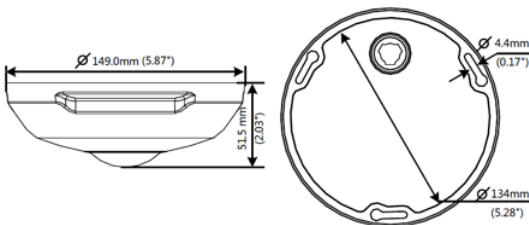

Camera	VIS-P12PAN
Image sensor	1/1.7", progressive scan, 12.0 megapixel, CMOS
Lens	1.8mm @ F2.4
DORI Distance	Lens: 1.8mm 143' (Detect), 57' (Observed), 28' (Recognized), 14' (Identify)
Angle of View (H)	176.8°
Angle of View (V)	96°
Angle of View (O)	229.8°
Shutter	Auto/Manual, shutter time 1/6 s ~ 1/100000 s
Minimum Illumination	Colour: 0.05 Lux (F2.4, AGC ON) 0 Lux with IR
Day / Night	IR-cut filter for day & night function
Digital noise reduction	2D/3D DNR
S/N Ratio	>52dB
IR Range	Up to 10 m (33 ft)
Defog	Digital Defog
WDR	DWDR
Video	
Compression	Ultra265, H.265, H.264, MJPEG
H.264 code profile	Baseline profile, Main Profile, High Profile
Fisheye Frame Rate	Main Stream: 15 fps(4000x3000, 3000x3000), 25 fps(2560x2560); Sub Stream: 15 fps(2000x1500, 2000x2000), 25 fps(2000x2000); Third Stream: 15 fps(720x576, 320x288)
Panorama	25 fps(3000x2000); 15 fps(4000x3000, 3000x2000, 3000x1500)
Frame Rate PTZ	15 fps(1920x1080), ROI, BLC, OSD
Privacy Mask	Up to 8 areas, Motion Detection
Audio	
Audio Compression	G.711
Two-way audio	Supported
Suppression	Supported
Sampling Rate	8 KHZ S
Storage	
Edge Storage	Micro SD, up to 256GB
Network Storage	ANR
Network	
Protocols	IPv4, IGMP, ICMP, ARP, TCP, UDP, DHCP, PPPoE, RTP, RTSP, RTCP, DNS, DDNS, NTP, FTP, UPnP, HTTP, HTTPS, SMTP, 802.1x, SNMP
Compatible Integration	ONVIF(Profile S, Profile G), API
Live View Display	
Mount Type	Support table, wall, and ceiling
Display Mode	Support 10 display modes in total (including display modes of mount types and decoding modes): Display Mode: Original Image, Fisheye+4PTZ, Panoramic, Preview Mode: Original Image, 360°Panoramic+1PTZ, 180°Panoramic, Fisheye+3PTZ, Fisheye+4PTZ, 360°Panoramic+6PTZ, Fisheye+8PTZ
Interface	
Audio I/O	Audio interface Input: impedance 35 kΩ; amplitude 2 V (p-p), Output: impedance 600 Ω; amplitude 2 V (p-p)
Alarm I/O	1-Feb Multiple Alarm linkage editable
Built-in Mic	Supported
Built-in Speaker	Supported
Serial	1 channel RS485 interface
Network	1 RJ45 10M/100M Base-TX Auto-adaptive Ethernet
Video Output	1 BNC, impedance 75 Ω; amplitude 1 V (p-p)
General	
Power	DC 12V±25%, PoE IEEE802.3af, Power consumption: Max. 21W
Dimensions (Ø x H)	Φ149mm x 55mm (Φ5.87" x 2.17")
Weight	0.5kg(1.1lb)
Working Environment	-35°C~60°C(-31°F ~ 140°F), Humidity : 10%~90% RH
Ingress Protection	IP66
Vandal Resistant	IK10
Reset Button	Supported