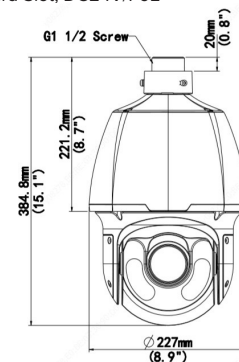

Camera	VIS-P2PTZXIR33NH				
Sensor	1/2.8", 2.0 megapixel, progressive scan, CMOS				
Min. Illumination	Colour: 0.001 Lux (F1.5, AGC ON) 0 Lux with IR				
Day/Night	IR-cut filter with auto switch (ICR)				
Shutter	Auto/Manual, 1 ~ 1/100000s				
WDR	120dB				
S/N	>52dB				
Lens					
Lens	4.5 ~ 148.5mm, AF automatic focusing and motorized zoom lens				
Digital Zoom	16				
Optical Zoom	33				
Iris	Auto; F1.5 ~ F4.0				
Angle of View (H)	56.2° ~ 2.6°				
Angle of View (V)	33.5° ~ 1.4°				
Angle of View (O)	69.1° ~ 3.1°				
DORI					
DORI Distance	Lens	Detect(ft)	Observe(ft)	Recognize(ft)	Identify(ft)
	4.5mm	239.3 (72.9m)	95.7 (29.2m)	47.9 (14.6m)	23.9(7.3)
	148.5mm	7179.3(2187.9m)	2871.3(875.2m)	1435.7(437.6m)	717.8(218.8m)
Illuminator					
IR Range	Up to 492 ft (150m) IR range				
Wavelength	850nm				
IR On/Off Control	Auto/Manual				
Video					
Video Compression	Ultra 265, H.265, H.264, MJPEG				
Frame Rate	Main Stream: 2MP(1920*1080),Max 60fps; Sub Stream: 2MP (1920*1080), Max 60fps; Third Stream: D1 (720*576), Max 60fps;				
Video Bit Rate	128 Kbps~16 Mbps				
U-code	Support				
ROI	Support				
Video Stream	Triple streams				
OSD	Up to 8 OSDs				
Privacy Mask	24 areas, up to 4 areas per scene				
Image					
White Balance	Auto/Outdoor/Fine Tune/Sodium Lamp/Locked/Auto2				
Digital Noise Reduction	2D/3D DNR				
Flip	Normal/Flip Vertical/Flip Horizontal/180°/90°Clockwise/90°Anti-clockwise				
HLC	Support				
BLC	Support				
Defog	Digital Defog				
Intelligent					
Smart Intrusion Prevention	Support false alarm filtering: Cross Line detection, Intrusion detection, Enter Area detection, Leave Area detection				
People Counting	Support people flow counting and crowd density monitoring				
Events					
Basic Detection	Motion detection, Audio detection, Tampering Alarm				
Auto Tracking	Support (Based off Human & Vehicle Classification)				
General Function	Watermark, IP Address Filtering, Alarm input, Alarm output, Access Policy, ARP Protection, RTSP Authentication, User Authentication				
Audio					
Audio Compression	G.711U,G.711A				
Audio Bitrate	64 Kbps				
Two-way Audio	Support				
Suppression	Support				
Sampling Rate	8 kHz				
Storage					
Edge Storage	Micro SD, up to 256 GB				
Network Storage	ANR,NAS(NFS)