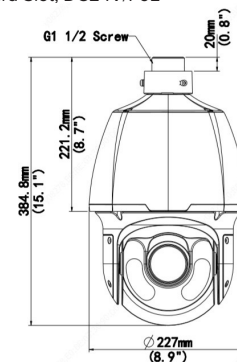

Camera	VIS-P2PTZXIR33NH				
Sensor	1/2.8", 2.0 megapixel, progressive scan, CMOS				
Min. Illumination	Colour: 0.001 Lux (F1.5, AGC ON) 0 Lux with IR				
Day/Night	IR-cut filter with auto switch (ICR)				
Shutter	Auto/Manual, 1 ~ 1/100000s				
WDR	120dB				
S/N	>52dB				
Lens					
Lens	4.5 ~ 148.5mm, AF automatic focusing and motorized zoom lens				
Digital Zoom	16				
Optical Zoom	33				
Iris	Auto; F1.5 ~ F4.0				
Angle of View (H)	56.2° ~ 2.6°				
Angle of View (V)	33.5° ~ 1.4°				
Angle of View (O)	69.1° ~ 3.1°				
DORI					
DORI Distance	Lens	Detect(ft)	Observe(ft)	Recognize(ft)	Identify(ft)
	4.5mm	239.3 (72.9m)	95.7 (29.2m)	47.9 (14.6m)	23.9 (7.3)
	148.5mm	7179.3(2187.9m)	2871.3(875.2m)	1435.7(437.6m)	717.8(218.8m)
Illuminator					
IR Range	Up to 492 ft (150m) IR range				
Wavelength	850nm				
IR On/Off Control	Auto/Manual				
Video					
Video Compression	Ultra 265, H.265, H.264, MJPEG				
Frame Rate	Main Stream: 2MP(1920*1080),Max 60fps; Sub Stream: 2MP (1920*1080), Max 60fps; Third Stream: D1 (720*576), Max 60fps;				
Video Bit Rate	128 Kbps~16 Mbps				
U-code	Support				
ROI	Support				
Video Stream	Triple streams				
OSD	Up to 8 OSDs				
Privacy Mask	24 areas, up to 4 areas per scene				
Image					
White Balance	Auto/Outdoor/Fine Tune/Sodium Lamp/Locked/Auto2				
Digital Noise Reduction	2D/3D DNR				
Flip	Normal/Flip Vertical/Flip Horizontal/180°/90°Clockwise/90°Anti-clockwise				
HLC	Support				
BLC	Support				
Defog	Digital Defog				
Intelligent					
Smart Intrusion Prevention	Support false alarm filtering: Cross Line detection, Intrusion detection, Enter Area detection, Leave Area detection				
People Counting	Support people flow counting and crowd density monitoring				
Events					
Basic Detection	Motion detection, Audio detection, Tampering Alarm				
Auto Tracking	Support (Based off Human & Vehicle Classification)				
General Function	Watermark, IP Address Filtering, Alarm input, Alarm output, Access Policy, ARP Protection, RTSP Authentication, User Authentication				
Audio					
Audio Compression	G.711U,G.711A				
Audio Bitrate	64 Kbps				
Two-way Audio	Support				
Suppression	Support				
Sampling Rate	8 kHz				
Storage					
Edge Storage	Micro SD, up to 256 GB				
Network Storage	ANR,NAS(NFS)