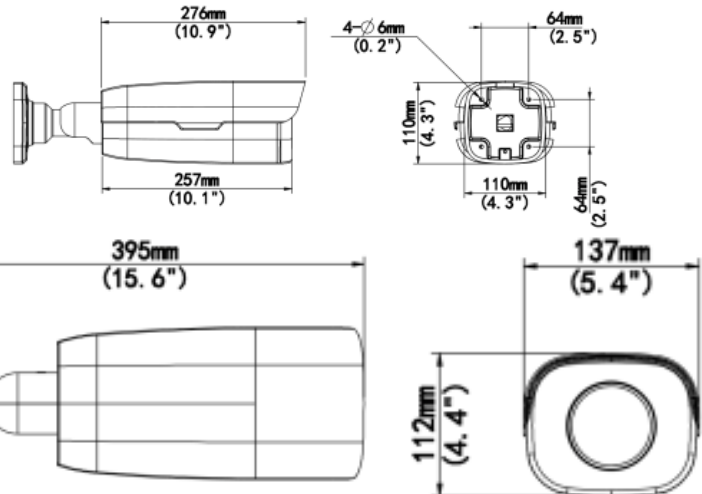

### VIS-P4BXIRA65143NH

4 Megapixel Starlight IP Plug & Play, Outdoor Bullet, 6.5-143mm Motorized Auto-Focus, Up to 492' IR Range, True WDR, SD Card Slot, 24VAC/PoE+

#### Features

- True AI Human and Vehicle Classification for Line Crossing and Intrusion Detection
- 4 Megapixel Resolution
- Motorized Auto-Focus 6.5-143mm Lens
- Ultra H.265/H.265+/H.264/MJPEG
- True Day/Night with IR Range up to 492'
- True WDR 120dB
- Cloud Upgradable
- Starlight Illumination
- 30 FPS Recording and Live
- Micro SD Slot: Up to 512GB
- Audio Input/Output
- IP67 Weatherproof
- Withstand up to -40°F Operation
- 24VAC/PoE+ Operation
- ONVIF
- Free iOS & Android Apps for Smart Phones & Tablets
- Free Central Management Software (CMS) for PC/MAC

#### Ordering Information

VIS-P4BXIRA65143NH: 4 Megapixel Bullet, 6.5-143mm Lens

InVid Tech, reserves the right to make changes to improve our products at any time without notice; we are not responsible for misprints.