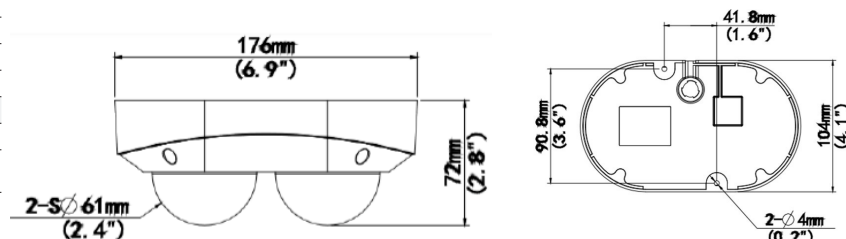

### Ordering Information

**VIS-P4DUALDRIR28NH-AI:** (2) 4 Megapixel Dual 2.8mm Fixed Lens

InVid Tech, reserves the right to make changes to improve our products at any time without notice; we are not responsible for misprints.