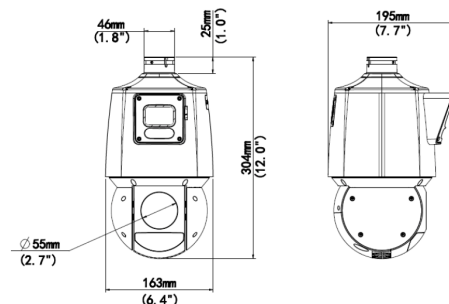

Camera	Panorama	Detail			
Sensor	1/1.8", 4MP, CMOS	1/2.7", 4MP, CMOS			
Min. Illumination	Color:0.0005 lux (F1.0, AGC ON) 0 lux with warm light	Color:0.003 lux (F1.5, AGC ON) 0 lux with IR			
Day/Night	N/A	IR-cut filter with auto switch (ICR)			
Shutter	Auto/Manual, 1 ~ 1/100000s				
WDR	120dB				
S/N	>56dB				
Lens					
Lens type	4mm@F1.0	4.8~120mm@F1.5, AF automatic focusing and motorized zoom lens			
Optical Zoom	N/A	25X			
Iris	Fixed aperture; F1.0	Auto; F1.5(W)~F3.8(T)			
Angle of View (H)	94.9°	55.46° ~ 3.09°			
Angle of View (V)	51.5°	32.94° ~ 173°			
Angle of View (D)	116.7°	68.22° ~ 3.65°			
DORI					
DORI Distance	Lens (mm)	Detect (ft)	Observe (ft)	Recognize (ft)	Identify (ft)
	4 (Panorama)	203.6 (62.1m)	81.5 (24.8m)	40.7 (12.4m)	20.4 (6.2m)
	4.8 (Detail)	406 (123.8m)	162.4 (49.5m)	81.2 (24.8m)	40.6 (12.4m)
	120 (Detail)	81201 (2475m)	3248 (990m)	1624 (495m)	812 (247.5m)
Illuminator					
IR Range	N/A	Up to 328.1 ft (100m)			
Warm Light Range	Up to 98.4 ft (30m)	N/A			
Wavelength	N/A	850nm (IR)			
Light On/Off Control	Auto/Manual				
Video					
Video Compression	Ultra 265, H.265, H.264, MJPEG				
Frame Rate	Panorama: Main Stream: 4MP (2688*1520), Max 30fps; Sub Stream: 1080P (1920*1080), Max 30fps; Third Stream: D1 (720*576), Max 30fps; Detail: Main Stream: 4MP (2688*1520), Max 30fps; Sub Stream: 720P (1280*720), Max 30fps; Third Stream: D1 (720*576), Max 30fps;				
Video Bit Rate	128 Kbps ~ 16 Mbps				
U-code	Support				
ROI	Up to 8 areas				
Video Stream	Triple streams				
OSD	Up to 8 OSDs				
Privacy Mask	Up to 4 areas per scene	24 areas, up to 4 areas per scene			
Image					
White Balance	Auto/Outdoor/Fine Tune/Sodium Lamp/Locked/Auto2				
Digital Noise Reduction	2D/3D DNR				
Smart IR	Support				
Flip	Normal/Flip Vertical/Flip Horizontal/180°				
HLC	Support				
BLC	Support				
Defog	Digital defog				
Intelligent					
Smart Intrusion Prevention	Support false alarm filtering: Cross line detection, Intrusion detection, Enter area detection, Leave area detection				
Face Capture	Support				
People Counting	Support people flow counting and crowd density monitoring				
Events					
Basic Detection	Motion detection, Audio detection, Tampering Alarm				
Auto Tracking	Support (Lens 2 Only)				

Ordering Information

VIS-P4PTZ25DUALNH-AIWL: 4 Megapixel, Panorama PTZ