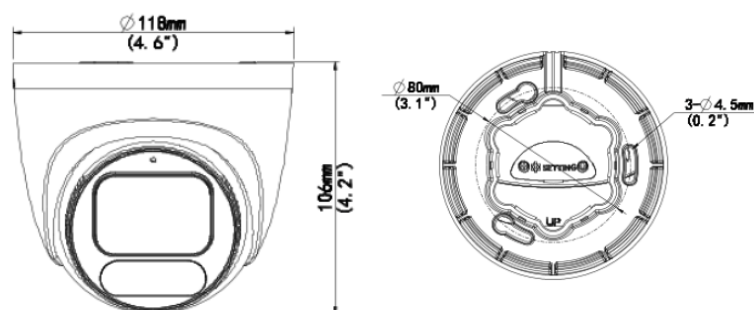

Camera	
Resolution	4MP
Sensor	1/1.8"CMOS
Min. Illumination	Colour: 0.0003 lux (F1.0, AGC ON)
Shutter	Auto/Manual, 1 ~ 1/100000s
Adjustment angle	Pan: 0° ~ 360°, Tilt: 0° ~ 75°, Rotate: 0° ~ 360°
S/N	>52dB
WDR	120dB
Lens	
Lens type	2.8mm
Iris Type	Fixed
Iris	F1.0
Field of View (H)	110.4°
Field of View (V)	60.5°
Field of View (D)	115.2°
DORI	
DORI Distance	Lens (mm) Detect (ft) Observe (ft) Recognize (ft) Identify (ft)
	2.8 142.4 (43.4m) 571 (17.4m) 28.5 (8.7m) 14.3 (4.3m)
Illuminator	
Illumination Distance (Warm Light)	Up to 98ft (30m) (Off by Default)
LED On/Off Control	Auto/Manual
Video	
Video Compression	Ultra 265; H.265; H.264; MJPEG
H.264 code profile	Baseline profile, Main profile, High profile
Frame Rate	Main Stream: 4MP (2688*1520), Max 25fps; 4MP (2560*1440), Max 25fps; 3MP (2304*1296), Max 30fps; 1080P (1920*1080), Max 30fps; Sub Stream: 720P (1280*720), Max 30fps; D1 (720*576), Max 30fps; 640*360, Max 30fps;
Video Bit Rate	128 Kbps~6144Kbps
U-code	Support
OSD	Up to 4 OSDs
Privacy Mask	Up to 4 areas
ROI	Up to 8 areas
Video stream	Dual streams
Image	
White Balance	Auto/Outdoor/Fine Tune/Sodium Lamp/Locked/Auto2
Digital Noise Reduction	2D/3D DNR
Smart Illumination	Support
Flip	Normal; Flip Vertical; Flip Horizontal; 180°; 90°Clockwise; 90°Anti-clockwise
Dewarping	N/A
HLC	Supported
BLC	Supported
Defog	Digital Defog
Events	
Basic Detection	Motion detection; Ultra motion detection; Tampering alarm; Audio detection; Cross line (based on human body detection); Intrusion (based on human body detection)
General Function	Watermark; IP Address Filtering; Access Policy; ARP Protection; RTSP Authentication; User Authentication; HTTP Authentication
Audio	
Audio Compression	G.711U; G.711A
Audio Bitrate	64 Kbps
Two-way Audio	N/A
Suppression	Support

Ordering Information

VIS-P4TXIR28LC-AIST: 4 Megapixel IP Plug & Play Turret, 2.8mm

InVid Tech, reserves the right to make changes to improve our products at any time without notice; we are not responsible for misprints.