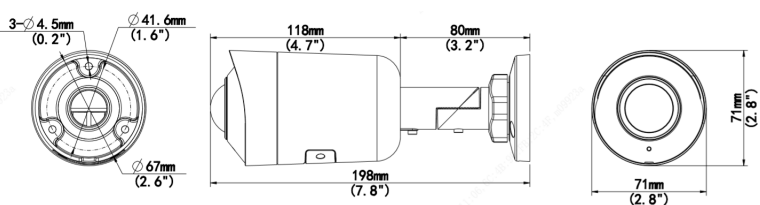

Ordering Information

VIS-P5BXIR180NH-AI: 180 Degree Wide Angle View

InVid Tech, reserves the right to make changes to improve our products at any time without notice; we are not responsible for misprints.