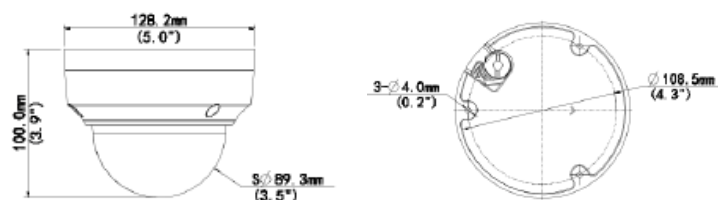

VIS-P5DRXIR28NH-HDMI

5 Megapixel IP Plug & Play, Vandal Dome, 131' EXIR Range, WDR, Built-in Mic, SD Card Slot, PoE/12VDC, HDMI Output

Features

- True AI Human & Vehicle Classification for Line Crossing, Intrusion Detection, & Other AI Features
- 5 Megapixel Resolution
- Fixed Lens
- True Day/Night with IR Range up to 131'
- HDMI Output Type A
- Starlight Illumination
- Ultra H.265/H.265/MJPEG Compression
- 30 FPS Recording and Live
- True WDR 130dB
- Micro SD Slot: Up to 512GB
- Audio Input: Built-in Mic
- Audio Output
- IP54 / Indoor Only
- IK10 Vandal Resistant
- SIP with Color Retrieval
- 12VDC/PoE Operation
- ONVIF
- Cloud Upgradeable
- Native Browser
- Free iOS & Android Apps for Smart Phones & Tablets
- Free Central Management Software (CMS) for PC/MAC
- NDAA Compliant

Ordering Information

VIS-P5DRXIR28NH-HDMI: 8 Megapixel Turret, 2.8mm

InVid Tech, reserves the right to make changes to improve our products at any time without notice; we are not responsible for misprints.