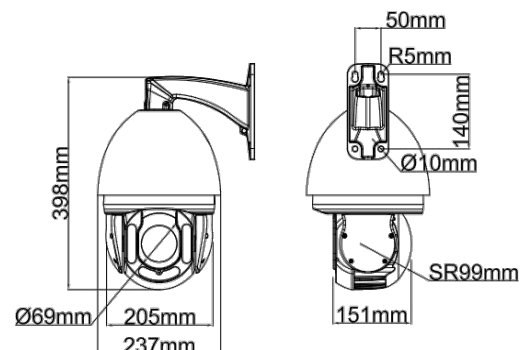

Ordering Information

VIS-P5PTZ33XTH25: 5 Megapixel PTZ

InVid Tech, reserves the right to make changes to improve our products at any time without notice; we are not responsible for misprints.