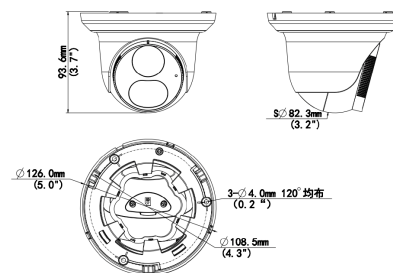

Camera	VIS-P5TXIR28NH-LC3
Max Resolution	5MP
Sensor	1/3.0" CMOS
Min. Illumination	Colour: 0.01 lux (F1.6, AGC ON) 0 lux with IR
Day/Night	IR-cut filter with auto switch (ICR)
Shutter	Auto/Manual, 1 ~ 1/100000s
Adjustment Angle	Pan: 0° ~ 360°, Tilt: 0° ~ 80°, Rotate: 0° ~ 360°
S/N	>52dB
WDR	DWDR
Lens	
Focal Length	2.8mm
Iris Type	Fixed
Iris	F1.6
Field of View (H)	97.0°
Field of View (V)	52.2°
Field of View (D)	107.5°
DORI	
DORI Distance (Lens)	2.8mm
DORI Distance (Detect)	206.7ft (63.0m)
DORI Distance (Observe)	82.7ft (25.2m)
DORI Distance (Recognize)	41.3ft (12.6m)
DORI Distance (Identify)	20.7ft (6.3m)
Illuminator	
Illumination Distance(IR)	98'
Illumination Distance (Warm Light)	98'
Wavelength	850nm
IR On/Off Control	Auto/Manual
Video	
Video Compression	Ultra 265; H.265; H.264; MJPEG
H.264 Code Profile	Baseline profile, Main profile, High profile
Frame Rate	Main Stream: 5MP@20fps(default), 4MP (2560*1440), Max 25fps; 3MP (2304*1296), Max 30fps; 1080P (1920*1080), Max 30fps; 720P (1280*720), Max 30fps Sub Stream: D1 (720*576), Max 30fps; 640*360, Max 30fps; 2CIF(704*288), Max 30fps; CIF(352*288), Max 30fps;
Video Bit Rate	128 Kbps ~ 6144 Kbps
U-code	Support
OSD	Up to 4 OSDs
Privacy Mask	Up to 4 areas
ROI	Up to 8 areas
Video Stream	Dual Streams
Image	
White Balance	Auto; Outdoor; Fine Tune; Sodium Lamp; Locked; Auto2
Digital Noise Reduction	2D/3D DNR
Smart IR	Support
Flip	Normal; Flip Vertical; Flip Horizontal; 180°; 90°Clockwise; 90°Anti-clockwise
Dewarping	N/A
HLC	Support
BLC	Support
Defog	Digital Defog
Events	
Basic Detection	Motion Detection; Tampering Alarm; Audio Detection
General Function	Watermark; IP Address Filtering; Access Policy; ARP Protection; RTSP Authentication; User Authentication; HTTP Authentication

Ordering Information

VIS-P5TXIR28NH-LC3: 5 Megapixel Turret, 2.8mm

InVid Tech, reserves the right to make changes to improve our products at any time without notice; we are not responsible for misprints.