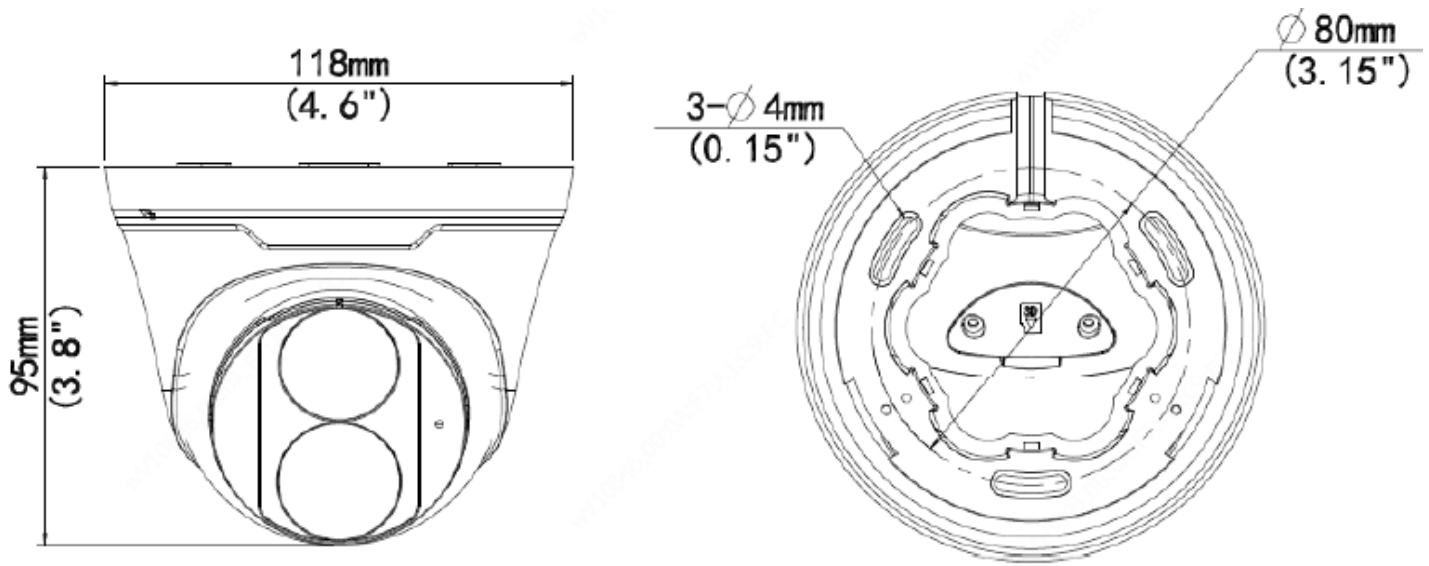

Ordering Information

VIS-P5TXIR4NH-LC: 5 Megapixel IP Plug & Play Turret, 4mm

InVid Tech, reserves the right to make changes to improve our products at any time without notice; we are not responsible for misprints.