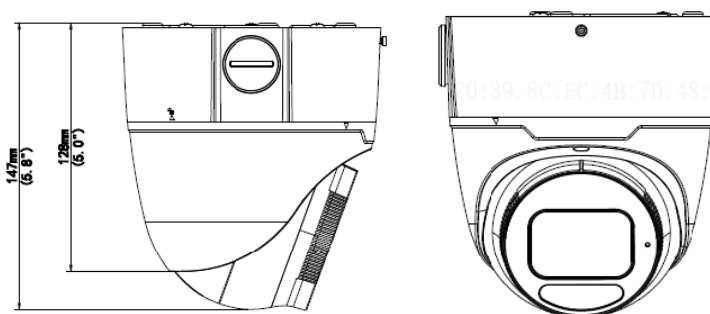

#### Features

- True AI Human and Vehicle Classification for Line Crossing and Intrusion Detection
- 5 Megapixel Resolution
- Motorized Auto-Focus 2.7-13.5mm Lens
- True Day/Night with IR Range up to 131'
- SIP with Color Retrieval
- Starlight Illumination
- Ultra H.265/H.265/H.264/MJPEG Compression
- 30 FPS Recording and Live
- True WDR 130dB
- Micro SD Slot: Up to 512GB
- Audio Input: Built-in Mic
- IP67 Weatherproof
- IK10 Vandal Resistant
- 12VDC/PoE Operation
- ONVIF
- Cloud Upgradable
- Free iOS & Android Apps for Smart Phones & Tablets
- Free Central Management Software (CMS) for PC/MAC
- NDAA Compliant

#### Ordering Information

**VIS-P5TXIRA27135NH2:** 5 Megapixel Turret, 2.7-13.5mm Lens

InVid Tech, reserves the right to make changes to improve our products at any time without notice; we are not responsible for misprints.