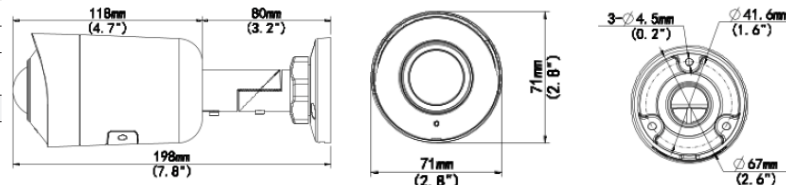

#### Features

- True AI Human & Vehicle Classification for Line Crossing, Intrusion Detection, & Other AI Features
- Supports Native Chrome/Edge Use
- 180 Degree Wide Angle View
- 8 Megapixel Resolution
- LED Distance Up to 65ft
- Ultra 265, H.265, H.264, MJPEG
- 30 FPS Recording and Live
- True WDR 120dB
- Cloud Upgradeable
- Micro SD Slot: Up to 512GB
- Built-in Mic
- IP67 Weatherproof
- 12VDC/PoE Operation
- ONVIF
- SIP with Color Retrieval
- Free iOS & Android Apps for Smart Phones & Tablets
- Free Central Management Software (CMS) for PC/MAC
- NDA Compliant

#### Ordering Information

**VIS-P8BXIR180NH-AI: 8 Megapixel Bullet, 180 Degree Wide Angle View**

InVid Tech, reserves the right to make changes to improve our products at any time without notice; we are not responsible for misprints.