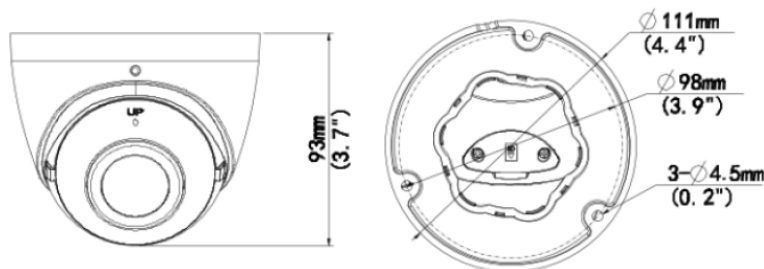

Ordering Information

VIS-P8TXIR180NH-AI: 180 Degree Wide Angle View

InVid Tech, reserves the right to make changes to improve our products at any time without notice; we are not responsible for misprints.