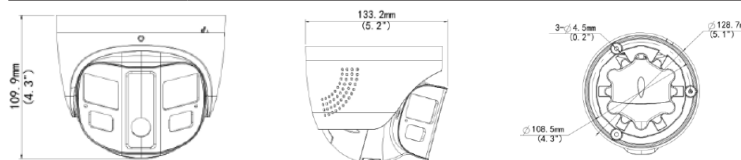

Statistical Analysis	People Counting; Support People Flow Counting and Crowd Density Monitoring
Attribute Collection	SIP with color retrieval
Events	
Basic Detection	Motion Detection; Ultra Motion Detection; Tampering Alarm; Audio Detection
General Function	Watermark; IP Address Filtering; Access Policy; ARP Protection; RTSP Authentication; User Authentication; HTTP Authentication; Alarm Input; Alarm Output
Audio	
Audio Compression	G.711U; G.711A
Audio Bitrate	64 Kbps
Two-way Audio	Support
Suppression	Support
Sampling Rate	8 KHz
Storage	
Edge Storage	Micro SD, up to 512 GB
Network Storage	ANR; NAS (NFS)
Network	
Protocols	IPv4; IPv6; IGMP; ICMP; ARP; TCP; UDP; DHCP; PPPoE; RTP; RTSP; RTCP; RTMP; DNS; DDNS; NTP; FTP; UPnP; HTTP; HTTPS; SMTP; 802.1x; SNMP; QoS; SSL/TLS; SSH
Compatible Integration	ONVIF (Profile S, Profile G, Profile T); API; SDK
User/Host	Up to 32 users. 3 user levels: administrator, common user and operator
Security	Password Protection; Strong Password; HTTPS Encryption; Export Operation Logs; Basic and Digest Authentication for RTSP; Digest Authentication for HTTP; TLS 1.2; WSSE and Digest Authentication for ONVIF
Client	InVid Vision (Mobile App), Vision Tools (IP Utility), InVid CMS
Web Browser	Plug-in required live view: IE 10 and above, Chrome 45 and above, Firefox 52 and above, Edge 79 and above; Plug-in free live view: Chrome 57.0 and above, Firefox 58.0 and above, Edge 16 and above
Interface	
Audio I/O	1 Input: impedance 35kΩ; amplitude 2V [p-p]; 1 Output: impedance 600Ω; amplitude 2V [p-p]
Alarm I/O	1/1
Serial Port	N/A
Built-in Mic	Built-in two mics
Built-in Speaker	Support
WiFi	N/A
Network	1 x RJ45 10M/100M Base-TX Ethernet
Video Output	N/A
Certification	
EMC	CE-EMC (EN 55032, EN 61000-3-3, EN IEC 61000-3-2, EN 50130) FCC (FCC 47 CFR part15 B)
Safety	CE-LVD (EN 62368-1) CB (IEC 62368-1) UL/CUL (UL 62368-1, CAN/CSA C22.2 No. 62368-1)
Environment	CE-RoHS (2011/65/EU);(EU)2015/863); WEEE (2012/19/EU)
Protection	IP67 (IEC 60529) IK10 (IEC 62262)
General	
Power	DC 12V±25%, PoE (IEEE 802.3af)
Power Consumption	Max 12.6W
Power Interface	Ø 5.5 mm coaxial power plug
Dimensions (Ø x H)	Ø5.1" x 4.3" (Ø128.7 x 109.9mm)
Weight	1.9lb (0.86kg)
Material	Metal
Working Environment	-22 °F ~ 140 °F (-30 °C ~ 60 °C), Humidity: ≤95% RH (non-condensing)
Storage Environment	-22 °F ~ 140 °F (-30 °C ~ 60 °C), Humidity: ≤95% RH (non-condensing)
Surge Protection	4KV
Reset Button	Support
Web Client Language	20 Languages. Traditional Chinese, English, Simplified Chinese, Polish, German, Russian, French, Korean, Dutch, Czech, Portuguese (Europe), Portuguese (Brazil), Japanese, Thai, Turkish, Spanish (Latin America), Spanish (Europe), Hungarian, Italian, Vietnamese