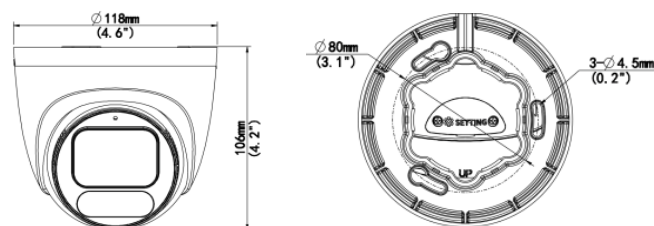

### Features

- 8 Megapixel Resolution
- Fixed Lens
- Smart Illumination
- Superior Starlight Illumination: 0.0003 Lux
- Ultra H.265, H.265, H.264, MJPEG Compression
- 20 FPS Recording and Live
- True WDR 120dB
- Micro SD Slot: Up to 512GB
- Built-in Mic
- IP67 Weatherproof
- 12VDC/PoE Operation
- ONVIF
- Cloud Upgradeable
- Free iOS & Android Apps for Smart Phones & Tablets
- Free Central Management Software (CMS) for PC/MAC
- NDAA Compliant

### Ordering Information

**VIS-P8TXIR28LC-AIST: 8 Megapixel Turret, 2.8mm Fixed Lens**