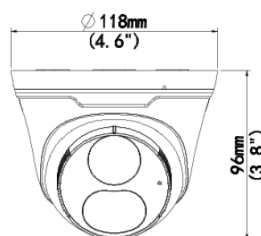

Features

- Supplemental Light Options: IR, White Light, White Light Trigger
- Smart Analytics-AI Human Body Detection/UMD
- Supports Native Chrome/Edge Use
- 8 Megapixel Resolution
- Fixed Lens
- Starlight Illumination
- Ultra H.265, H.265, H.264, MJPEG Compression
- 20 FPS Recording and Live
- True WDR 120dB
- Micro SD Slot: Up to 512GB
- Audio Input: Built-in Mic
- Audio Output: Built-in Speaker
- IP67 Weatherproof
- 12VDC/PoE Operation
- ONVIF
- Cloud Upgradable
- Free iOS & Android Apps for Smart Phones & Tablets
- Free Central Management Software(CMS) for PC/MAC
- NDAA Compliant

Ordering Information

VIS-P8TXIR28NH-2WAY: 8 Megapixel Turret, 2.8mm

InVid Tech, reserves the right to make changes to improve our products at any time without notice; we are not responsible for misprints.