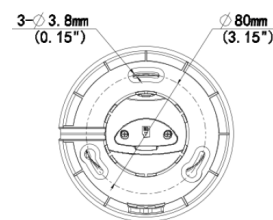

Features

- Supplemental Light Options: IR, White Light, White Light Trigger
- Smart Analytics-AI Human Body Detection/UMD
- Supports Native Chrome/Edge Use
- 8 Megapixel Resolution
- Fixed Lens
- Starlight Illumination
- Ultra H.265, H.265, H.264, MJPEG Compression
- 20 FPS Recording and Live
- True WDR 120dB
- Micro SD Slot: Up to 512GB
- Audio Input: Built-in Mic
- Audio Output: Built-in Speaker
- IP67 Weatherproof
- 12VDC/PoE Operation
- ONVIF
- Cloud Upgradable
- Free iOS & Android Apps for Smart Phones & Tablets
- Free Central Management Software(CMS) for PC/MAC
- NDAA Compliant

Ordering Information

VIS-P8TXIR28NH-2WAY: 8 Megapixel Turret, 2.8mm

InVid Tech, reserves the right to make changes to improve our products at any time without notice; we are not responsible for misprints.