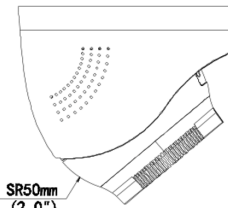

### VIS-P8TXIR28NH-AIRBT

8 Megapixel IP Plug & Play, Outdoor Turret, Fixed Lens, up to 98' IR Range, True WDR, White Light up to 98', WDR, Red/Blue Flashing Deterrent Light and/or Siren, Built-in Mic/Speaker, SD Card Slot, 12VDC/PoE

#### Features

- True AI Human and Vehicle Classification for Line Crossing and Intrusion Detection
- Red/Blue Flashing Deterrent Light and/or Siren: AI Triggered
- Supports Native Chrome/Edge Use
- 8 Megapixel Resolution
- Fixed Lens
- True Day/Night with IR Range up to 98'
- SIP with Color Retrieval
- Starlight Illumination
- Ultra 265, H.265, H.264, MJPEG
- 30 FPS Recording and Live
- True WDR 130dB
- Micro SD Slot: Up to 512GB
- Audio Input: Built-in Mic
- Audio Output: Built-in Speaker
- IP67 Weatherproof
- 12VDC/PoE Operation
- ONVIF
- Free iOS & Android Apps for Smart Phones & Tablets
- Vision CMS
- Free MAC Client

#### Ordering Information

**VIS-P8TXIR28NH-AIRBT: 8 Megapixel Turret, 2.8mm**

InVid Tech, reserves the right to make changes to improve our products at any time without notice; we are not responsible for misprints.