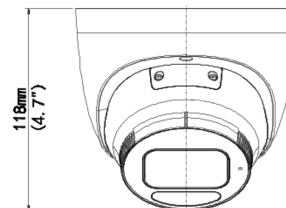

### VIS-P8TXIR28NH-AIRBT

8 Megapixel IP Plug & Play, Outdoor Turret, Fixed Lens, up to 98' IR Range, True WDR, White Light up to 98', WDR, Red/Blue Flashing Deterrent Light and/or Siren, Built-in Mic/Speaker, SD Card Slot, 12VDC/PoE

#### Features

- True AI Human and Vehicle Classification for Line Crossing and Intrusion Detection
- Red/Blue Flashing Deterrent Light and/or Siren: AI Triggered
- Supports Native Chrome/Edge Use
- 8 Megapixel Resolution
- Fixed Lens
- True Day/Night with IR Range up to 98'
- SIP with Color Retrieval
- Starlight Illumination
- Ultra 265, H.265, H.264, MJPEG
- 30 FPS Recording and Live
- True WDR 130dB
- Micro SD Slot: Up to 512GB
- Audio Input: Built-in Mic
- Audio Output: Built-in Speaker
- IP67 Weatherproof
- 12VDC/PoE Operation
- ONVIF
- Free iOS & Android Apps for Smart Phones & Tablets
- Vision CMS
- Free MAC Client

#### Ordering Information

**VIS-P8TXIR28NH-AIRBT: 8 Megapixel Turret, 2.8mm**

InVid Tech, reserves the right to make changes to improve our products at any time without notice; we are not responsible for misprints.