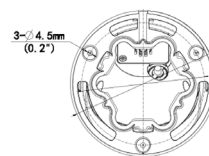

#### Ordering Information

**VIS-P8TXIR28NH-AIRBT: 8 Megapixel Turret, 2.8mm**

InVid Tech, reserves the right to make changes to improve our products at any time without notice; we are not responsible for misprints.