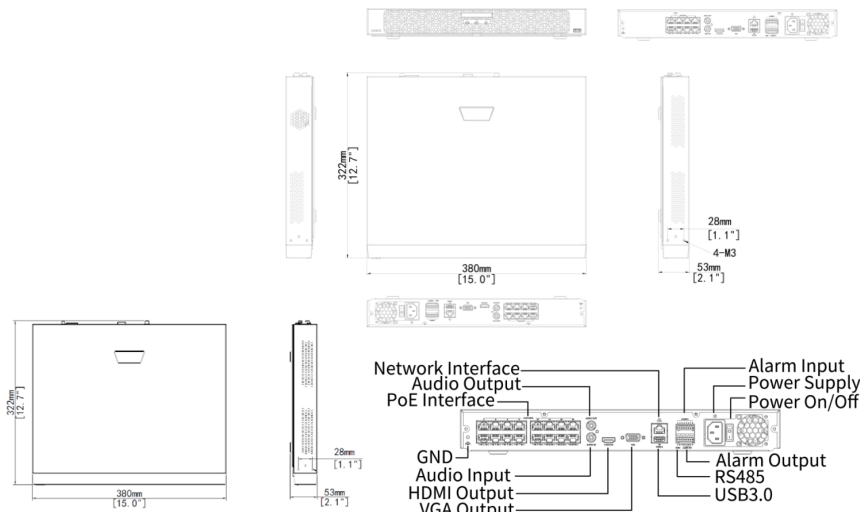

## VN4A-16X16

16 Ch NVR with 16 Plug & Play Ports, 320/160 Mbps, 2 HD Bays, 4K, With Cloud Upgrade and Smart Features

### Features

- Smart Analytic Support/ 4CH SIP Max/ 2CH Face Comparison/ACCU Search
- 16 Plug & Play Ports for easy camera setup PoE (Power Over Ethernet) available on all ports
- Up to 16 Megapixel Resolution Recording
- 320/160 Mbs Bit Rate Input (Smart Mode Off/On)
- Supports up to 16 channel simultaneous playback
- Works with ONVIF or other supported IP cameras (Profile S/G/T)
- Local HDMI main monitor output with 4K Support
- Local VGA main monitor output up to 1080p
- P2P Vision Stream Connect for Networking
- Multiple video search options including Smart Search for quick retrieval of footage
- Ultra H.265/H.265/H.264 video compression
- Free iOS & Android Apps for Smart Phones & Tablets
- Free Central Management Software (CMS) for PC/MAC

### Ordering Information

**VN4A-16X16:** 16 Ch with 16 Plug & Play Ports

InVid Tech, reserves the right to make changes to improve our products at any time without notice; we are not responsible for misprints.